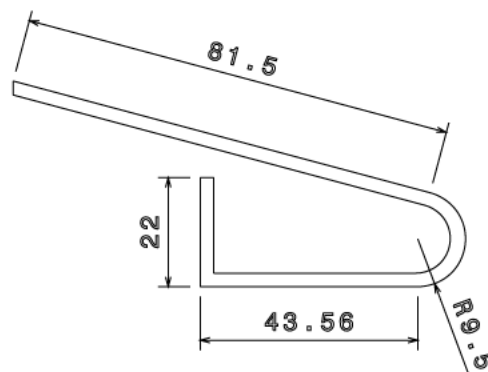

## MP45 - CHANNEL BRACKET

<b>Description</b>	MP45 - Purlin Clip
<b>Finish</b>	Bright Zinc Plated
<b>Material</b>	Pressed Steel
<b>Packaging</b>	Packed in qty 100
<b>Additional Notes</b>	Compliant to LU Standard 1-085 (For use on surface & sub-surface locations)

Isometric view

Side view

Front view

Top view

Bottom view

All measurements in mm unless otherwise stated