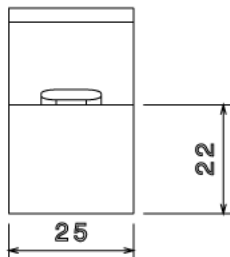

## MP45 - CHANNEL BRACKET

<b>Description</b>	MP45 - Purlin Clip
<b>Finish</b>	Bright Zinc Plated
<b>Material</b>	Pressed Steel
<b>Packaging</b>	Packed in qty 100
<b>Additional Notes</b>	Compliant to LU Standard 1-085 (For use on surface & sub-surface locations)

Isometric view

Side view

Front view

Top view

Bottom view

All measurements in mm unless otherwise stated