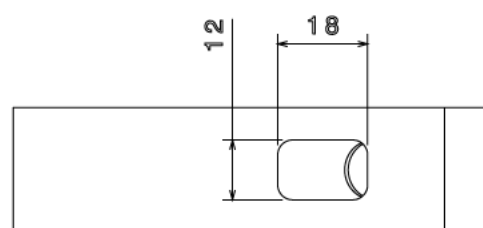

## MP45 - CHANNEL BRACKET

<b>Description</b>	MP45 - Purlin Clip
<b>Finish</b>	Bright Zinc Plated
<b>Material</b>	Pressed Steel
<b>Packaging</b>	Packed in qty 100
<b>Additional Notes</b>	Compliant to LU Standard 1-085 (For use on surface & sub-surface locations)

Isometric view

Side view

Front view

Top view

Bottom view

All measurements in mm unless otherwise stated