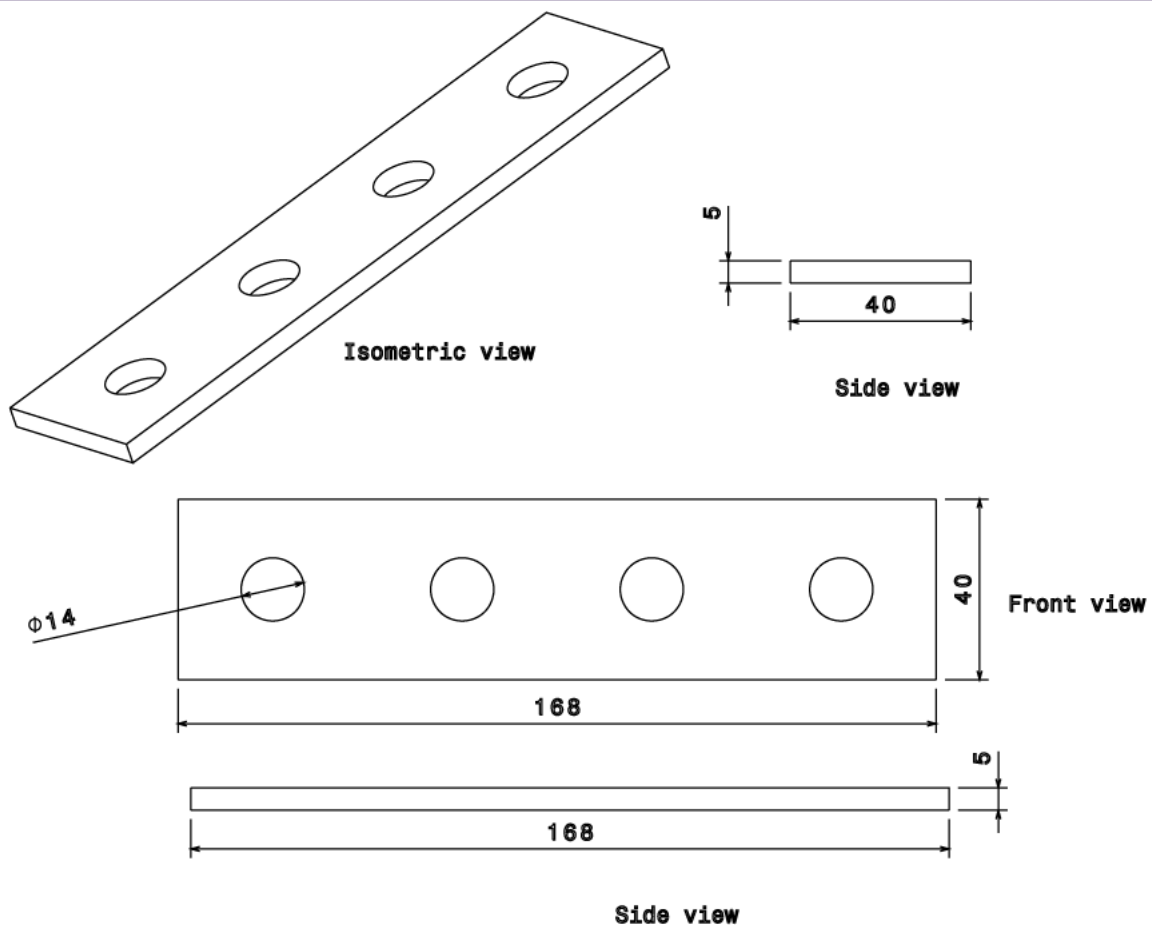

## MP4 - CHANNEL BRACKET

<b>Description</b>	MP4 - Splice Plate 4 Hole
<b>Finish</b>	Hot Dipped Galvanised
<b>Material</b>	Steel
<b>Packaging</b>	Packed in qty 50
<b>Additional Notes</b>	Compliant to LU Standard 1-085 (For use on surface & sub-surface locations)

All measurements in mm unless otherwise stated