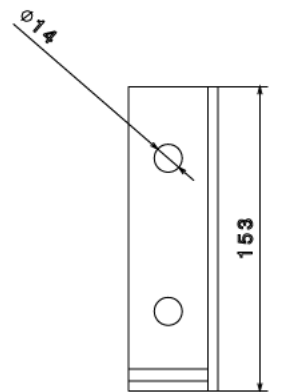

MP36 - CHANNEL BRACKET

Description	MP36 - Single Channel Gusset Base Plate
Finish	Hot Dipped Galvanised
Material	Steel
Packaging	Packed in qty 1
Additional Notes	Compliant to LU Standard 1-085 (For use on surface & sub-surface locations)

Isometric view

Top view

Front view

Side view

All measurements in mm unless otherwise stated