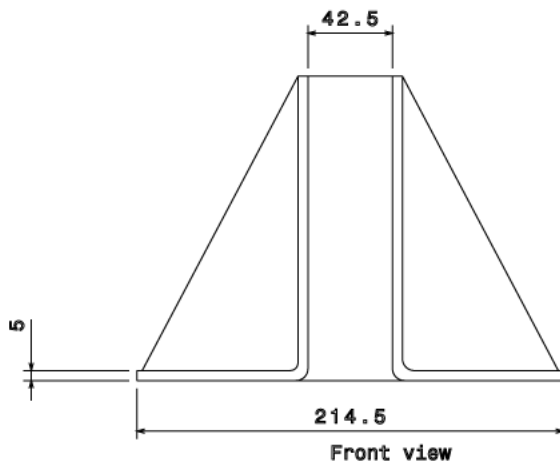

MP36 - CHANNEL BRACKET

Description	MP36 - Single Channel Gusset Base Plate
Finish	Hot Dipped Galvanised
Material	Steel
Packaging	Packed in qty 1
Additional Notes	Compliant to LU Standard 1-085 (For use on surface & sub-surface locations)

Isometric view

Top view

Front view

Side view

All measurements in mm unless otherwise stated