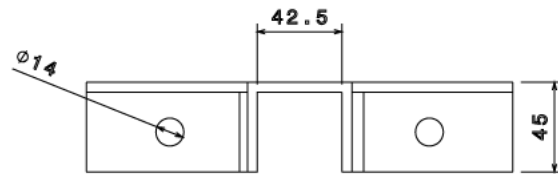

MP36 - CHANNEL BRACKET

Description	MP36 - Single Channel Gusset Base Plate
Finish	Hot Dipped Galvanised
Material	Steel
Packaging	Packed in qty 1
Additional Notes	Compliant to LU Standard 1-085 (For use on surface & sub-surface locations)

Isometric view

Top view

Front view

Side view

All measurements in mm unless otherwise stated