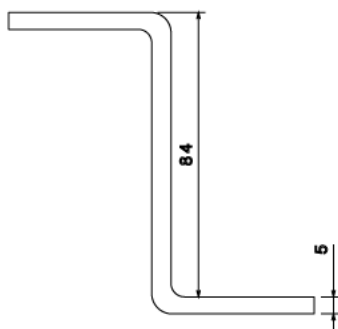

MP26 - CHANNEL BRACKET

Description	MP26 - 82mm Z Bracket
Finish	Hot Dipped Galvanised
Material	Steel
Packaging	Packed in qty 25
Additional Notes	Compliant to LU Standard 1-085 (For use on surface & sub-surface locations)

Isometric view

Front view

Side view

Top view

All measurements in mm unless otherwise stated