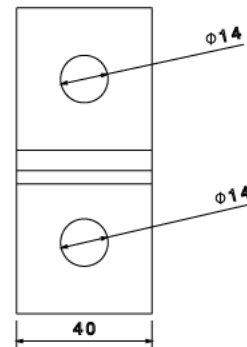

MP26 - CHANNEL BRACKET

Description	MP26 - 82mm Z Bracket
Finish	Hot Dipped Galvanised
Material	Steel
Packaging	Packed in qty 25
Additional Notes	Compliant to LU Standard 1-085 (For use on surface & sub-surface locations)

Isometric view

Front view

Side view

Top view

All measurements in mm unless otherwise stated