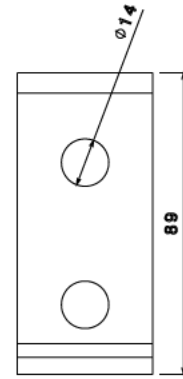

MP26 - CHANNEL BRACKET

Description	MP26 - 82mm Z Bracket
Finish	Hot Dipped Galvanised
Material	Steel
Packaging	Packed in qty 25
Additional Notes	Compliant to LU Standard 1-085 (For use on surface & sub-surface locations)

Isometric view

Front view

Side view

Top view

All measurements in mm unless otherwise stated