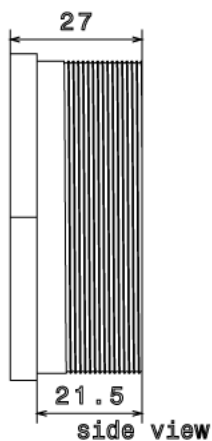

## MBBL7 - MALE BRASS BUSH - LONG

**Description** MBBL7 - 2 1/2" Male Brass Bush - Long

**Finish** Self Colour

**Material** Brass

**Packaging** Packed in qty 1

**Additional Notes**

Isometric view

All measurements in mm unless otherwise stated