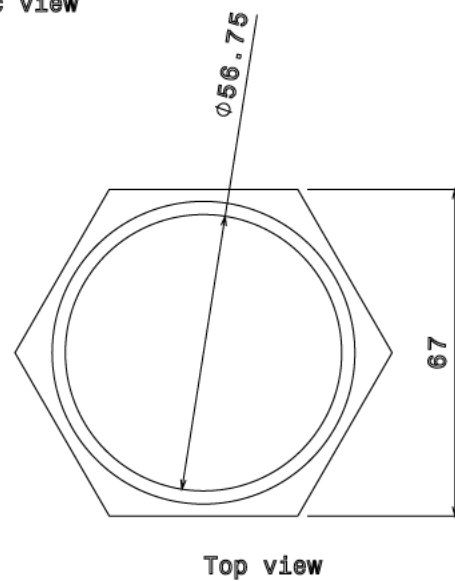

## MBBL7 - MALE BRASS BUSH - LONG

**Description** MBBL7 - 2 1/2" Male Brass Bush - Long

**Finish** Self Colour

**Material** Brass

**Packaging** Packed in qty 1

**Additional Notes**

Isometric view

All measurements in mm unless otherwise stated