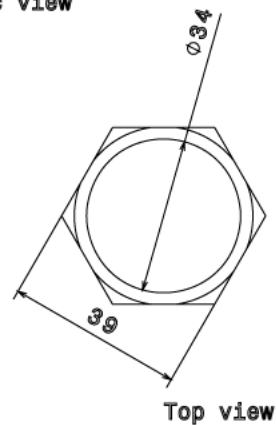

## MBBL4 - MALE BRASS BUSH - LONG

**Description** MBBL4 - 1 1/2" Male Brass Bush - Long

**Finish** Self Colour

**Material** Brass

**Packaging** Packed in qty 20

**Additional Notes**

Isometric view

All measurements in mm unless otherwise stated