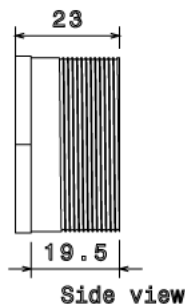

## MBBL4 - MALE BRASS BUSH - LONG

**Description** MBBL4 - 1 1/2" Male Brass Bush - Long

**Finish** Self Colour

**Material** Brass

**Packaging** Packed in qty 20

**Additional Notes**

Isometric view

All measurements in mm unless otherwise stated