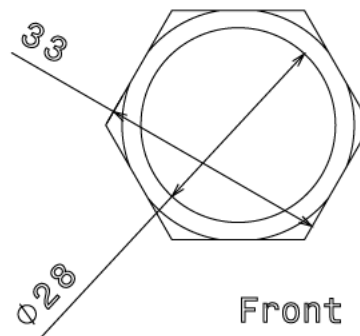

MBBL3 - MALE BRASS BUSH - LONG

Description MBBL3 - 32mm Male Brass Bush - Long

Finish Self Colour

Material Brass

Packaging Packed in qty 50

Additional Notes

Isometric view

Side view

Front view
Scale: 1:1

All measurements in mm unless otherwise stated