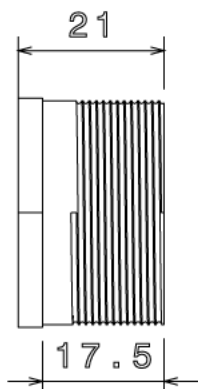

MBBL3 - MALE BRASS BUSH - LONG

Description MBBL3 - 32mm Male Brass Bush - Long

Finish Self Colour

Material Brass

Packaging Packed in qty 50

Additional Notes

Isometric view

Side view

Front view
Scale: 1:1

All measurements in mm unless otherwise stated