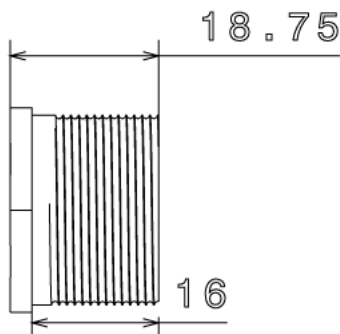

MBBL2 - MALE BRASS BUSH - LONG

Description MBBL2 - 25mm Male Brass Bush - Long

Finish Self Colour

Material Brass

Packaging Packed in qty 100

Additional Notes

Isometric view

Side view

Top view

All measurements in mm unless otherwise stated