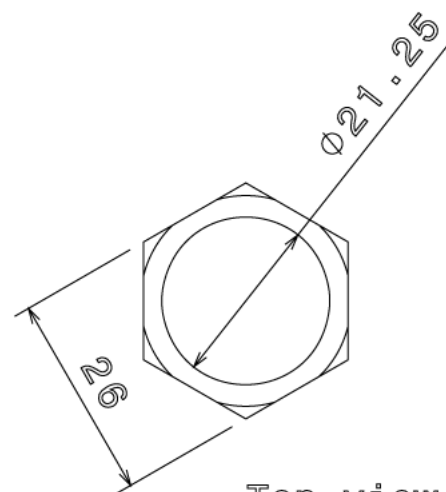

MBBL2 - MALE BRASS BUSH - LONG

Description MBBL2 - 25mm Male Brass Bush - Long

Finish Self Colour

Material Brass

Packaging Packed in qty 100

Additional Notes

Isometric view

Side view

Top view

All measurements in mm unless otherwise stated