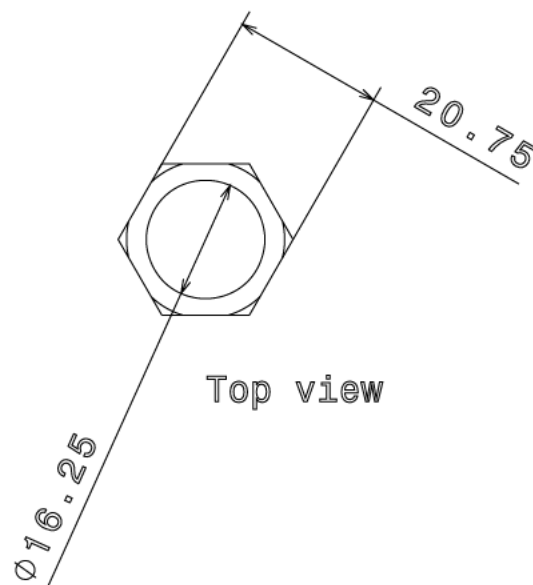

MBBL1 - MALE BRASS BUSH - LONG

Description MBBL1 - 20mm Male Brass Bush - Long

Finish Self Colour

Material Brass

Packaging Packed in qty 100

Additional Notes

Isometric view

All measurements in mm unless otherwise stated