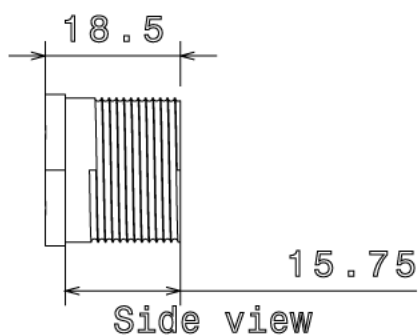

MBBL1 - MALE BRASS BUSH - LONG

Description MBBL1 - 20mm Male Brass Bush - Long

Finish Self Colour

Material Brass

Packaging Packed in qty 100

Additional Notes

Isometric view

All measurements in mm unless otherwise stated