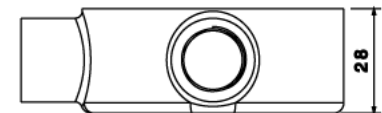

Isometric view

Top view

M4 TAPPED 2 PLACES

M20 CONDUIT THREAD x16MM DEEP

Front view

Side view

All measurements in mm unless otherwise stated