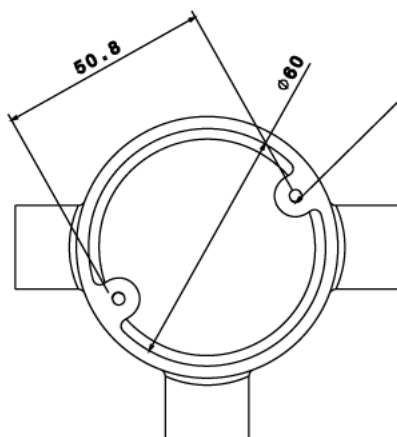

## MB4 - MALLEABLE CONDUIT BOX

**Description** MB4G / B - 20mm Tee Malleable Conduit Box

**Finish** Galvanised (G) or Black Enamel (B)

**Material** Malleable Iron

**Packaging** Packed in qty 10

**Additional Notes** Compliant to LU Standard 1-085  
(For use on surface & sub-surface locations)

Isometric view

Top view

M4 TAPPED 2 PLACES

M20 CONDUIT THREAD x16MM DEEP

Front view

Side view

All measurements in mm unless otherwise stated