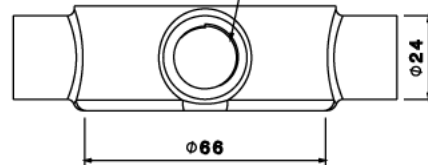

## MB4 - MALLEABLE CONDUIT BOX

**Description** MB4G / B - 20mm Tee Malleable Conduit Box

**Finish** Galvanised (G) or Black Enamel (B)

**Material** Malleable Iron

**Packaging** Packed in qty 10

**Additional Notes** Compliant to LU Standard 1-085  
(For use on surface & sub-surface locations)

Isometric view

Top view

M4 TAPPED 2 PLACES

M20 CONDUIT THREAD x16MM DEEP

Front view

Side view

All measurements in mm unless otherwise stated