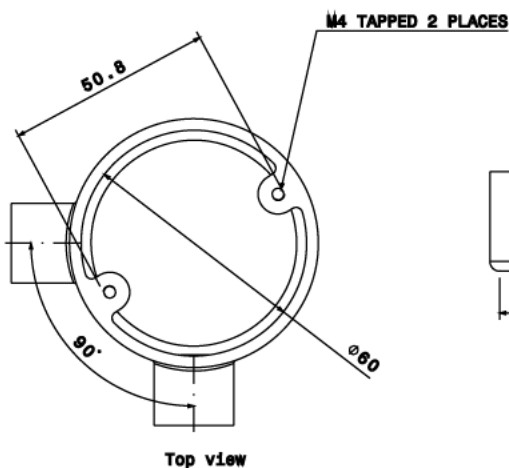

## MB3 - MALLEABLE CONDUIT BOX

**Description** MB3G / B - 20mm Angle Malleable Conduit Box

**Finish** Galvanised (G) or Black Enamel (B)

**Material** Malleable Iron

**Packaging** Packed in qty 10

**Additional Notes** Compliant to LU Standard 1-085  
(For use on surface & sub-surface locations)

All measurements in mm unless otherwise stated