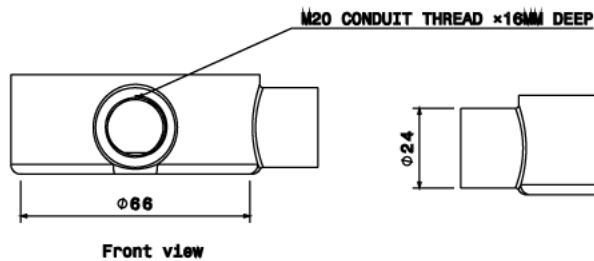

## MB3 - MALLEABLE CONDUIT BOX

**Description** MB3G / B - 20mm Angle Malleable Conduit Box

**Finish** Galvanised (G) or Black Enamel (B)

**Material** Malleable Iron

**Packaging** Packed in qty 10

**Additional Notes** Compliant to LU Standard 1-085  
(For use on surface & sub-surface locations)

All measurements in mm unless otherwise stated