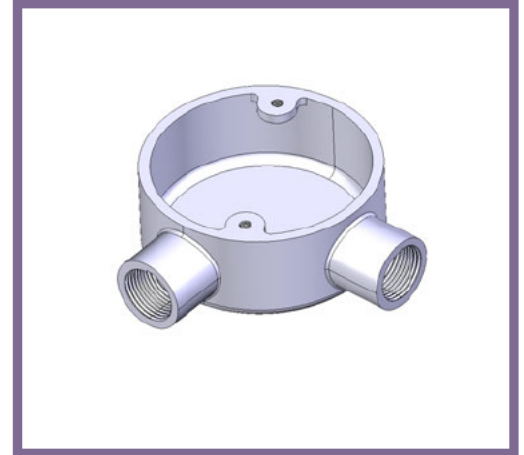

## MB3 - MALLEABLE CONDUIT BOX

**Description** MB3G / B - 20mm Angle Malleable Conduit Box

**Finish** Galvanised (G) or Black Enamel (B)

**Material** Malleable Iron

**Packaging** Packed in qty 10

**Additional Notes** Compliant to LU Standard 1-085  
(For use on surface & sub-surface locations)