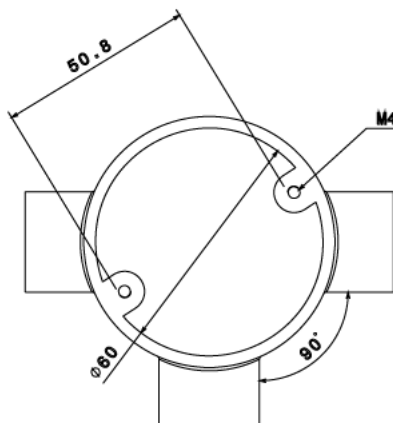

## MB11 - MALLEABLE CONDUIT BOX

**Description** MB11G / B - 25mm Tee Malleable Conduit Box

**Finish** Galvanised (G) or Black Enamel (B)

**Material** Malleable Iron

**Packaging** Packed in qty 10

**Additional Notes** Compliant to LU Standard 1-085  
(For use on surface & sub-surface locations)

Isometric view

Top view

Front view

Side view

All measurements in mm unless otherwise stated