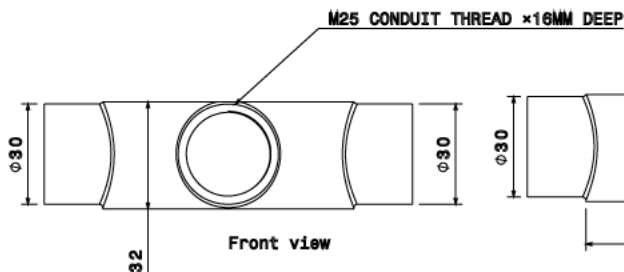

## MB11 - MALLEABLE CONDUIT BOX

**Description** MB11G / B - 25mm Tee Malleable Conduit Box

**Finish** Galvanised (G) or Black Enamel (B)

**Material** Malleable Iron

**Packaging** Packed in qty 10

**Additional Notes** Compliant to LU Standard 1-085  
(For use on surface & sub-surface locations)

Isometric view

Top view

Front view

Side view

All measurements in mm unless otherwise stated