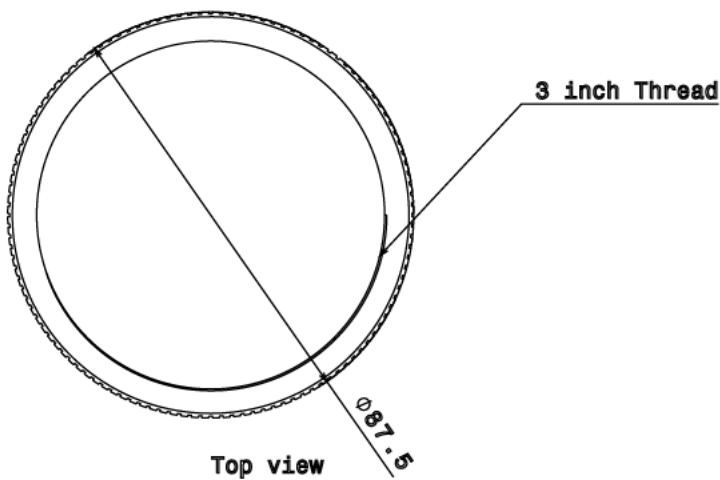

LR9 - MILLED EDGE LOCKRING

Description LR9 - 3" Milled Edge Lockring

Finish Self Colour

Material Brass

Packaging Supplied individually

Additional Notes

Isometric view

All measurements in mm unless otherwise stated