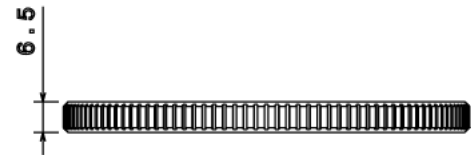

LR9 - MILLED EDGE LOCKRING

Description LR9 - 3" Milled Edge Lockring

Finish Self Colour

Material Brass

Packaging Supplied individually

Additional Notes

Isometric view

All measurements in mm unless otherwise stated