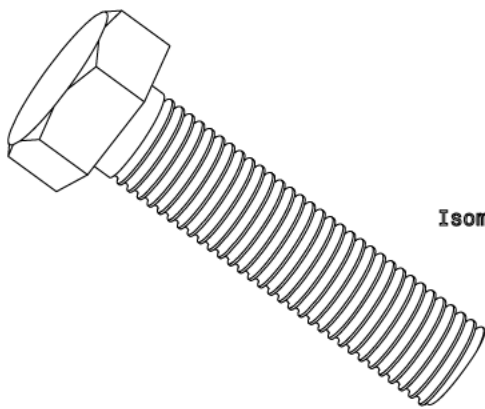

## HH650 - HEXAGON SET SCREW

**Description** HH650 - M6 x 50mm Hexagon Set Screw

**Finish** BZP

**Material** HT8.8 Steel

**Packaging** Packed in qty 100

**Additional Notes**

Isometric view

|            | LENGTH IN MM |       |       |        |        |        |        |        |        |        |        |         |
|------------|--------------|-------|-------|--------|--------|--------|--------|--------|--------|--------|--------|---------|
|            | 10           | 12    | 16    | 20     | 25     | 30     | 35     | 40     | 50     | 60     | 80     | 100     |
| <b>M6</b>  | HH610        | HH612 | HH616 | HH620  | HH625  | HH630  | HH635  | HH640  | HH650  | -      | -      | -       |
| <b>M8</b>  | HH810        | HH812 | HH816 | HH820  | HH825  | HH830  | HH835  | HH840  | HH850  | -      | -      | -       |
| <b>M10</b> | -            | -     | -     | HH1020 | HH1025 | HH1030 | HH1035 | HH1040 | HH1050 | HH1060 | HH1080 | HH10100 |
| <b>M12</b> | -            | -     | -     | HH1220 | HH1225 | HH1230 | HH1235 | HH1240 | HH1250 | HH1260 | HH1280 | HH12100 |
| <b>M16</b> | -            | -     | -     | -      | HH1625 | HH1630 | HH1635 | HH1640 | HH1650 | HH1660 | HH1680 | HH16100 |
| <b>M20</b> | -            | -     | -     | -      | -      | -      | -      | -      | -      | -      | HH2080 | HH20100 |

All measurements in mm unless otherwise stated