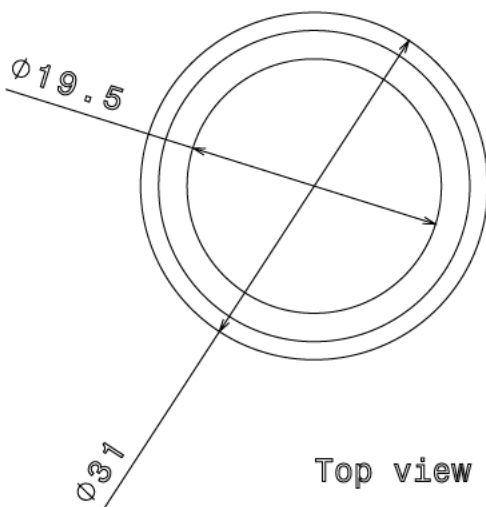

## GO25 - STANDARD GROMMET

**Description** GO25 - 25mm Open Grommet

**Finish** Black

**Material** Rubber

**Packaging** Packed in qty 100

**Additional Notes**

Isometric view

Top view

Side view

All measurements in mm unless otherwise stated