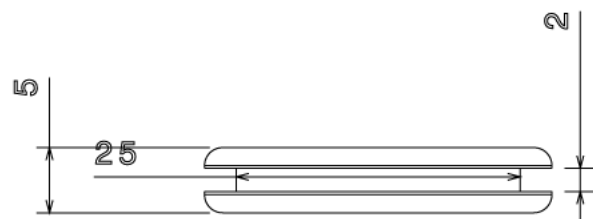

## GO25 - STANDARD GROMMET

**Description** GO25 - 25mm Open Grommet

**Finish** Black

**Material** Rubber

**Packaging** Packed in qty 100

**Additional Notes**

Isometric view

Top view

Side view

All measurements in mm unless otherwise stated