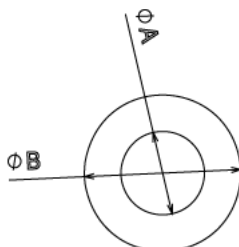

FW8 - FLAT WASHER

Description FW8 - M8 Flat Washer

Finish BZP

Material Steel

Packaging Packed in qty 100

Additional Notes

Isometric view

SIDE VIEW

TOP VIEW

	A	B	C
FW6	M6	12	1.6
FW8	M8	15.85	1.6
FW10	M10	19.90	1.6
FW12	M12	23.70	1.6

All measurements in mm unless otherwise stated