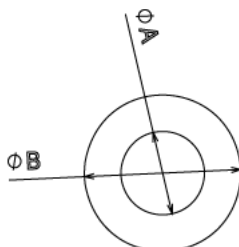

## FW6 - FLAT WASHER

**Description** FW6 - M6 Flat Washer

**Finish** BZP

**Material** Steel

**Packaging** Packed in qty 100

**Additional Notes**

**Isometric view**

**SIDE VIEW**

**TOP VIEW**

	A	B	C
FW6	M6	12	1.6
FW8	M8	15.85	1.6
FW10	M10	19.90	1.6
FW12	M12	23.70	1.6

All measurements in mm unless otherwise stated