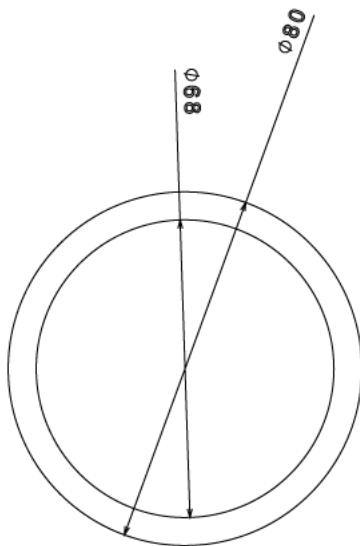

## FBB9 - FEMALE BRASS BUSH

**Description** FBB9 - 3" Female Brass Bush

**Finish** Self Colour

**Material** Brass

**Packaging** Packed in qty 1

**Additional Notes**

Isometric view

Top view

Side view

Bottom view

All measurements in mm unless otherwise stated