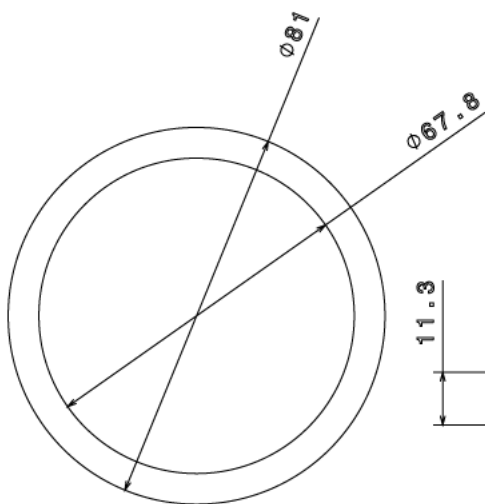

FBB8 - FEMALE BRASS BUSH

Description FBB8 - 75mm Female Brass Bush

Finish Self Colour

Material Brass

Packaging Packed in qty 1

Additional Notes

Isometric view

Top view

Side view

Bottom view

All measurements in mm unless otherwise stated