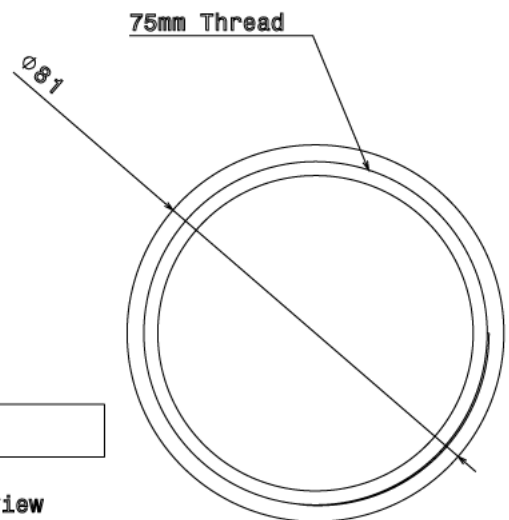

FBB8 - FEMALE BRASS BUSH

Description FBB8 - 75mm Female Brass Bush

Finish Self Colour

Material Brass

Packaging Packed in qty 1

Additional Notes

Isometric view

Top view

Side view

Bottom view

All measurements in mm unless otherwise stated