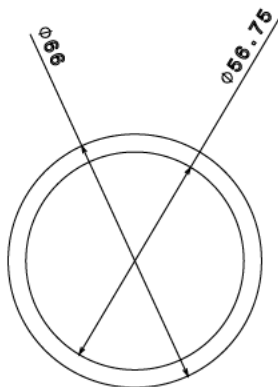

FBB7 - FEMALE BRASS BUSH

Description FBB7 - 2 1/2" Female Brass Bush

Finish Self Colour

Material Brass

Packaging Packed in qty 1

Additional Notes

Isometric view

Top view

Side view

Bottom view

All measurements in mm unless otherwise stated