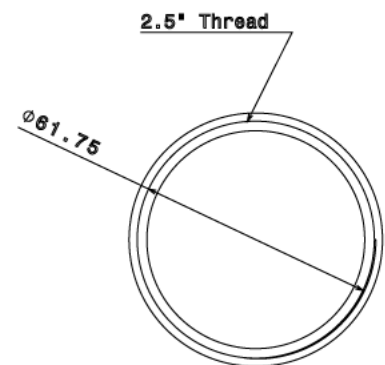

FBB7 - FEMALE BRASS BUSH

Description FBB7 - 2 1/2" Female Brass Bush

Finish Self Colour

Material Brass

Packaging Packed in qty 1

Additional Notes

Isometric view

Top view

Side view

Bottom view

All measurements in mm unless otherwise stated