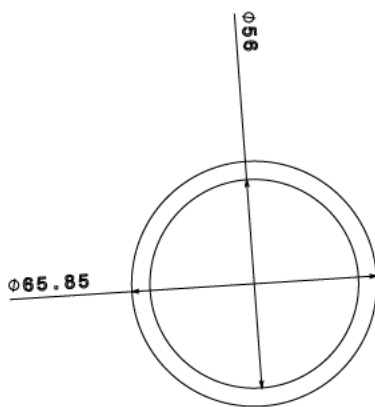

FBB6 - FEMALE BRASS BUSH

Description FBB6 - 63mm Female Brass Bush

Finish Self Colour

Material Brass

Packaging Packed in qty 1

Additional Notes

Top view

Isometric view

Side view

Bottom view

All measurements in mm unless otherwise stated