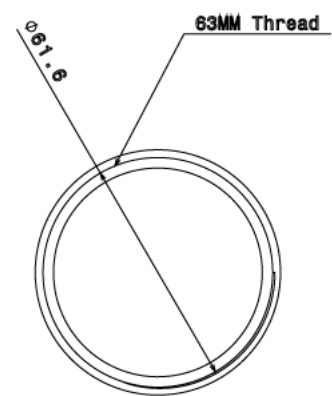

FBB6 - FEMALE BRASS BUSH

Description FBB6 - 63mm Female Brass Bush

Finish Self Colour

Material Brass

Packaging Packed in qty 1

Additional Notes

Top view

Isometric view

Side view

Bottom view

All measurements in mm unless otherwise stated