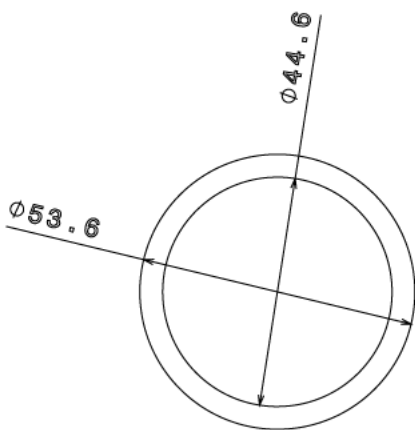

FBB5 - FEMALE BRASS BUSH

Description FBB5 - 2" Female Brass Bush

Finish Self Colour

Material Brass

Packaging Packed in qty 25

Additional Notes

Isometric view

Top view

Side view

Bottom view

All measurements in mm unless otherwise stated