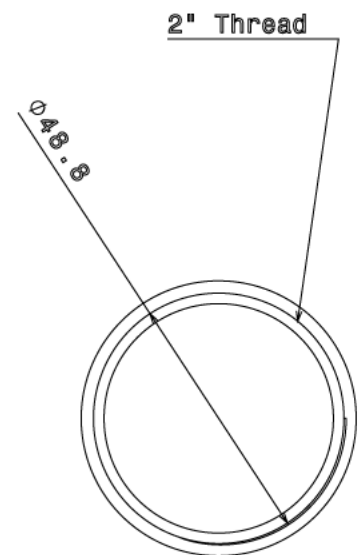

FBB5 - FEMALE BRASS BUSH

Description FBB5 - 2" Female Brass Bush

Finish Self Colour

Material Brass

Packaging Packed in qty 25

Additional Notes

Isometric view

Top view

Side view

Bottom view

All measurements in mm unless otherwise stated