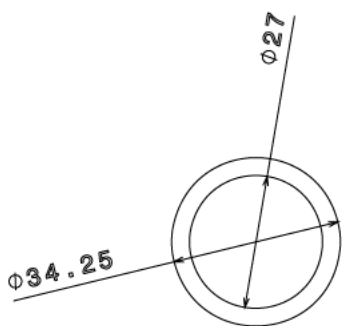

## FBB3 - FEMALE BRASS BUSH

**Description** FBB3 - 32mm Female Brass Bush

**Finish** Self Colour

**Material** Brass

**Packaging** Packed in qty 100

**Additional Notes**

Isometric view

Top view

Side view

Bottom view

All measurements in mm unless otherwise stated