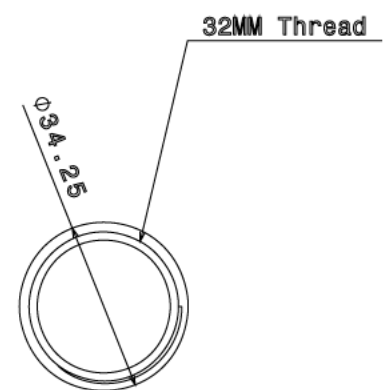

## FBB3 - FEMALE BRASS BUSH

**Description** FBB3 - 32mm Female Brass Bush

**Finish** Self Colour

**Material** Brass

**Packaging** Packed in qty 100

**Additional Notes**

Isometric view

Top view

Side view

Bottom view

All measurements in mm unless otherwise stated