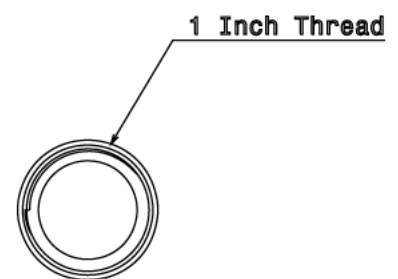

## FA4 - CONDUIT ADAPTOR

**Description** FA4G / B - 1"(Male) - 25mm (Female) Conduit Adaptor

**Finish** BZP (G) or Black (B)

**Material** Steel

**Packaging** Packed in qty 50

**Additional Notes** Compliant to LU Standard 1-085  
(For use on surface & sub-surface locations)

**Isometric view**

**Side view**

**Top view**

**Bottom view**

All measurements in mm unless otherwise stated