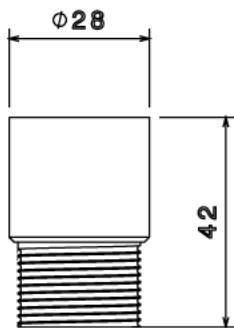

## FA4 - CONDUIT ADAPTOR

**Description** FA4G / B - 1"(Male) - 25mm (Female) Conduit Adaptor

**Finish** BZP (G) or Black (B)

**Material** Steel

**Packaging** Packed in qty 50

**Additional Notes** Compliant to LU Standard 1-085  
(For use on surface & sub-surface locations)

**Isometric view**

**Side view**

**Top view**

**Bottom view**

All measurements in mm unless otherwise stated