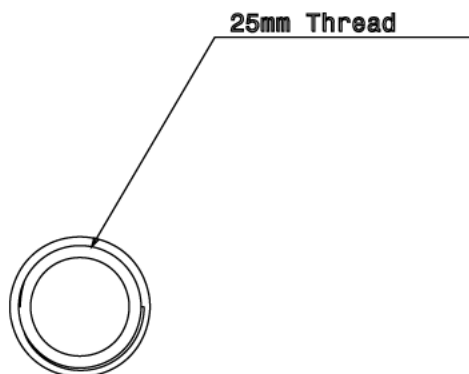

## FA4 - CONDUIT ADAPTOR

**Description** FA4G / B - 1"(Male) - 25mm (Female) Conduit Adaptor

**Finish** BZP (G) or Black (B)

**Material** Steel

**Packaging** Packed in qty 50

**Additional Notes** Compliant to LU Standard 1-085  
(For use on surface & sub-surface locations)

**Isometric view**

**Side view**

**Top view**

**Bottom view**

All measurements in mm unless otherwise stated