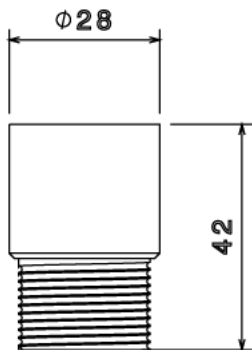

FA3 - CONDUIT ADAPTOR

Description FA3G / B - 25mm(Male) - 1" (Female) Conduit Adaptor

Finish BZP (G) or Black (B)

Material Steel

Packaging Packed in qty 50

Additional Notes Compliant to LU Standard 1-085
(For use on surface & sub-surface locations)

Isometric view

Side view

Top view

Bottom view

All measurements in mm unless otherwise stated