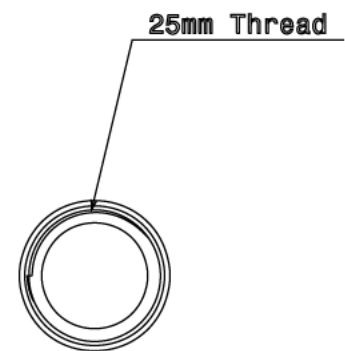

FA3 - CONDUIT ADAPTOR

Description FA3G / B - 25mm(Male) - 1" (Female) Conduit Adaptor

Finish BZP (G) or Black (B)

Material Steel

Packaging Packed in qty 50

Additional Notes Compliant to LU Standard 1-085
(For use on surface & sub-surface locations)

Isometric view

Side view

Top view

Bottom view

All measurements in mm unless otherwise stated