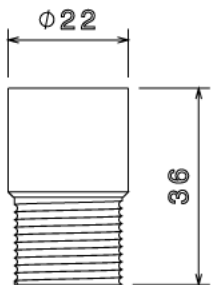

## FA2 - CONDUIT ADAPTOR

**Description** FA2G / B - 3/4" (Male) - 20mm (Female) Conduit Adaptor

**Finish** BZP (G) or Black (B)

**Material** Steel

**Packaging** Packed in qty 100

**Additional Notes** Compliant to LU Standard 1-085  
(For use on surface & sub-surface locations)

Isometric view

side view

Top view

Bottom view

All measurements in mm unless otherwise stated