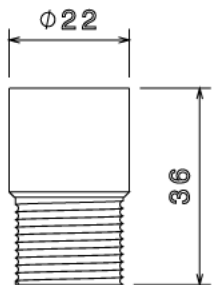

FA2 - CONDUIT ADAPTOR

Description FA2G / B - 3/4" (Male) - 20mm (Female) Conduit Adaptor

Finish BZP (G) or Black (B)

Material Steel

Packaging Packed in qty 100

Additional Notes Compliant to LU Standard 1-085
(For use on surface & sub-surface locations)

Isometric view

side view

Top view

Bottom view

All measurements in mm unless otherwise stated