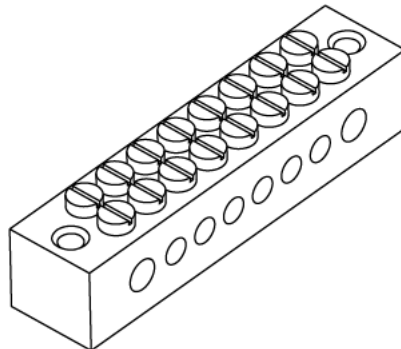

EB8 - EARTH TERMINAL BLOCK

Description	EB8 - 8 Way Earth Block
Finish	Nickel Plated
Material	Brass
Packaging	Packed in qty 20
Additional Notes	Comprises of Terminal Body and 2BA Screws

Isometric view

Front view

Side view

Top view

All measurements in mm unless otherwise stated