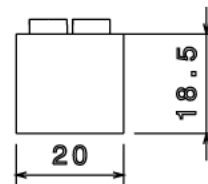

EB8 - EARTH TERMINAL BLOCK

Description	EB8 - 8 Way Earth Block
Finish	Nickel Plated
Material	Brass
Packaging	Packed in qty 20
Additional Notes	Comprises of Terminal Body and 2BA Screws

Isometric view

Front view

Side view

Top view

All measurements in mm unless otherwise stated