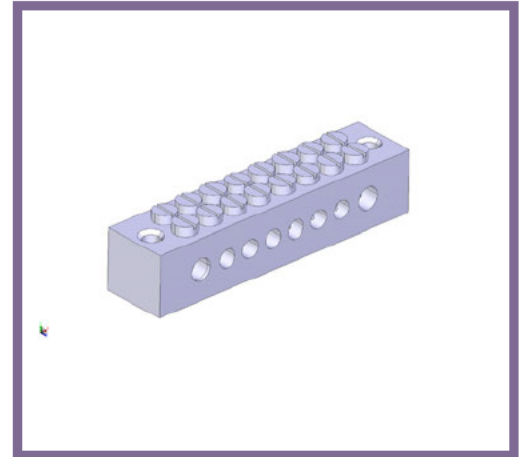

EB8 - EARTH TERMINAL BLOCK

Description	EB8 - 8 Way Earth Block
Finish	Nickel Plated
Material	Brass
Packaging	Packed in qty 20
Additional Notes	Comprises of Terminal Body and 2BA Screws

Isometric view

Front view

Side view

Top view

All measurements in mm unless otherwise stated