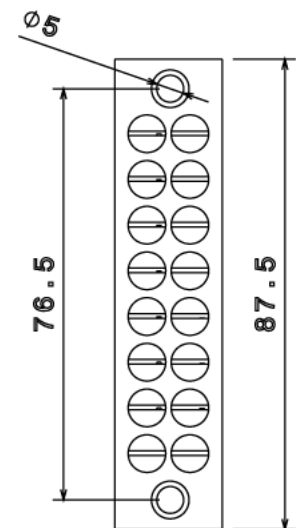

EB8 - EARTH TERMINAL BLOCK

Description	EB8 - 8 Way Earth Block
Finish	Nickel Plated
Material	Brass
Packaging	Packed in qty 20
Additional Notes	Comprises of Terminal Body and 2BA Screws

Isometric view

Front view

Side view

Top view

All measurements in mm unless otherwise stated