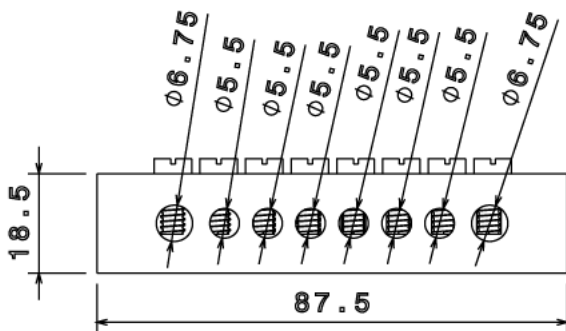

EB8 - EARTH TERMINAL BLOCK

Description	EB8 - 8 Way Earth Block
Finish	Nickel Plated
Material	Brass
Packaging	Packed in qty 20
Additional Notes	Comprises of Terminal Body and 2BA Screws

Isometric view

Front view

Side view

Top view

All measurements in mm unless otherwise stated