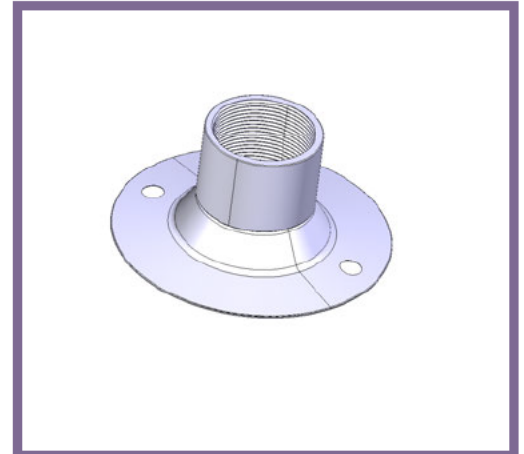

## DC2 - DOME COVER

<b>Description</b>	DC2G - 25mm Dome Cover
<b>Finish</b>	BZP
<b>Material</b>	Pressed Steel
<b>Packaging</b>	Packed in qty 25
<b>Additional Notes</b>	Compliant to LU Standard 1-085 (For use on surface & sub-surface locations)

**Isometric view**

**Top view**

**side view**

All measurements in mm unless otherwise stated