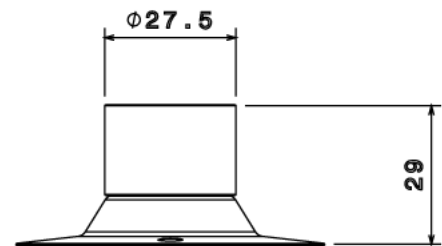

## DC2 - DOME COVER

<b>Description</b>	DC2G - 25mm Dome Cover
<b>Finish</b>	BZP
<b>Material</b>	Pressed Steel
<b>Packaging</b>	Packed in qty 25
<b>Additional Notes</b>	Compliant to LU Standard 1-085 (For use on surface & sub-surface locations)

**Isometric view**

**Top view**

**side view**

All measurements in mm unless otherwise stated