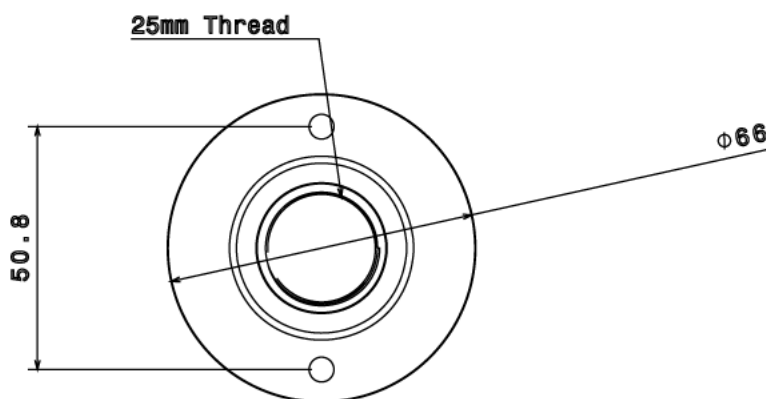

## DC2 - DOME COVER

<b>Description</b>	DC2G - 25mm Dome Cover
<b>Finish</b>	BZP
<b>Material</b>	Pressed Steel
<b>Packaging</b>	Packed in qty 25
<b>Additional Notes</b>	Compliant to LU Standard 1-085 (For use on surface & sub-surface locations)

**Isometric view**

**Top view**

**side view**

All measurements in mm unless otherwise stated