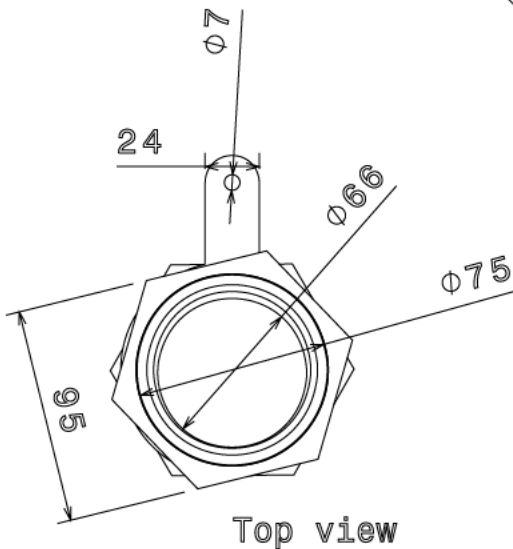

## CW75 - CABLE GLAND KIT

<b>Description</b>	CW75 - 75mm Cable Gland Kit
<b>Finish</b>	Self Colour
<b>Material</b>	Brass
<b>Packaging</b>	Supplied in individual kits
<b>Additional Notes</b>	Kit comprises of 1 Gland c/w Seal, 1 Shroud, 1 Tag and 1 Locknut CW Glands are designed for internal & external application

Isometric view

75mm Thread

All measurements in mm unless otherwise stated