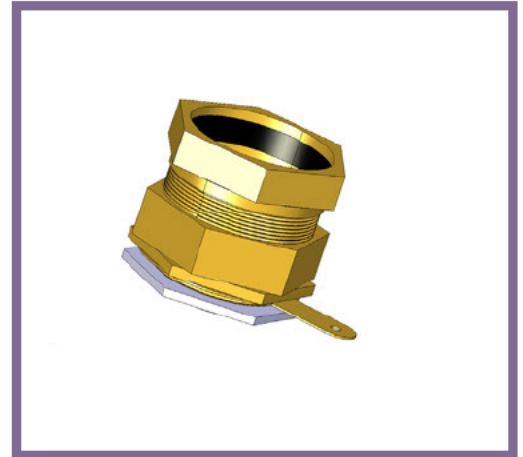

## CW75 - CABLE GLAND KIT

<b>Description</b>	CW75 - 75mm Cable Gland Kit
<b>Finish</b>	Self Colour
<b>Material</b>	Brass
<b>Packaging</b>	Supplied in individual kits
<b>Additional Notes</b>	Kit comprises of 1 Gland c/w Seal, 1 Shroud, 1 Tag and 1 Locknut CW Glands are designed for internal & external application

Isometric view

75mm Thread

All measurements in mm unless otherwise stated