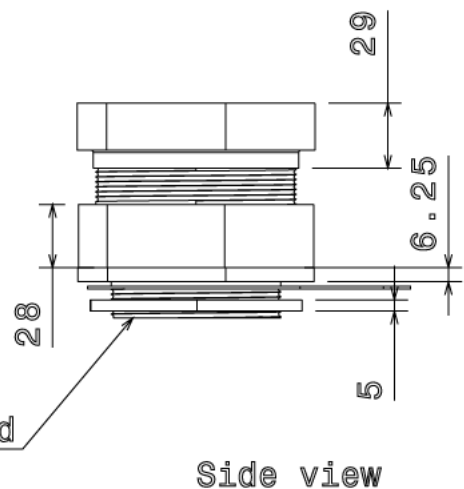

## CW75 - CABLE GLAND KIT

<b>Description</b>	CW75 - 75mm Cable Gland Kit
<b>Finish</b>	Self Colour
<b>Material</b>	Brass
<b>Packaging</b>	Supplied in individual kits
<b>Additional Notes</b>	Kit comprises of 1 Gland c/w Seal, 1 Shroud, 1 Tag and 1 Locknut CW Glands are designed for internal & external application

Isometric view

75mm Thread

All measurements in mm unless otherwise stated