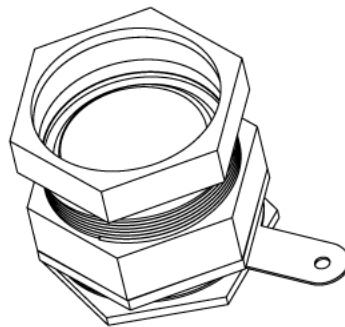

## CW75 - CABLE GLAND KIT

<b>Description</b>	CW75 - 75mm Cable Gland Kit
<b>Finish</b>	Self Colour
<b>Material</b>	Brass
<b>Packaging</b>	Supplied in individual kits
<b>Additional Notes</b>	Kit comprises of 1 Gland c/w Seal, 1 Shroud, 1 Tag and 1 Locknut CW Glands are designed for internal & external application

Isometric view

75mm Thread

All measurements in mm unless otherwise stated