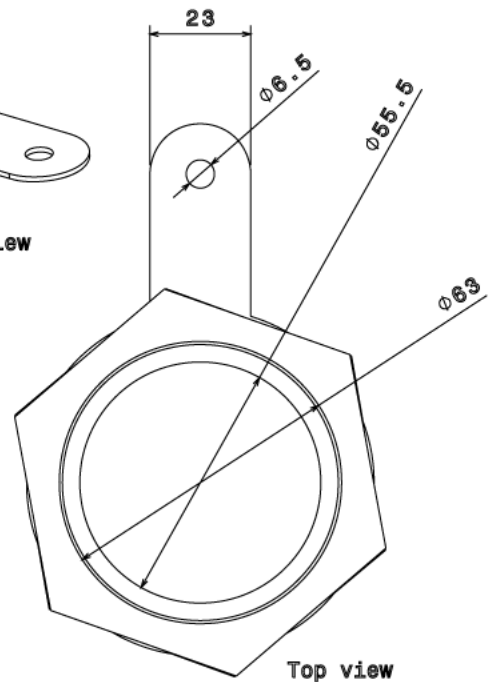

CW63 - CABLE GLAND KIT

| | |
|-------------------------|--|
| Description | CW63 - 63mm Cable Gland Kit |
| Finish | Self Colour |
| Material | Brass |
| Packaging | Supplied in individual kits |
| Additional Notes | Kit comprises of 1 Gland c/w Seal, 1 Shroud, 1 Tag and 1 Locknut CW Glands are designed for internal & external application |

Isometric view

Side view

Top view

All measurements in mm unless otherwise stated