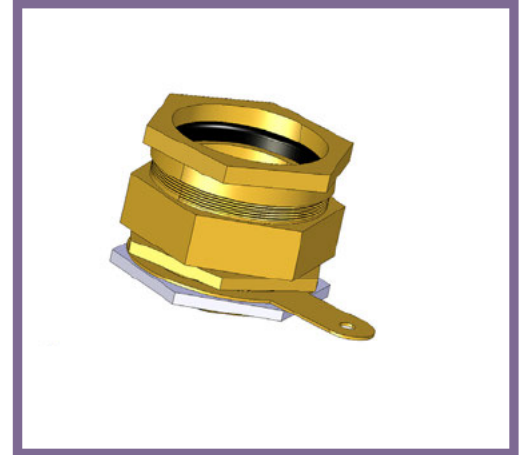

CW63 - CABLE GLAND KIT

| | |
|-------------------------|--|
| Description | CW63 - 63mm Cable Gland Kit |
| Finish | Self Colour |
| Material | Brass |
| Packaging | Supplied in individual kits |
| Additional Notes | Kit comprises of 1 Gland c/w Seal, 1 Shroud, 1 Tag and 1 Locknut CW Glands are designed for internal & external application |

Isometric view

Side view

Top view

All measurements in mm unless otherwise stated