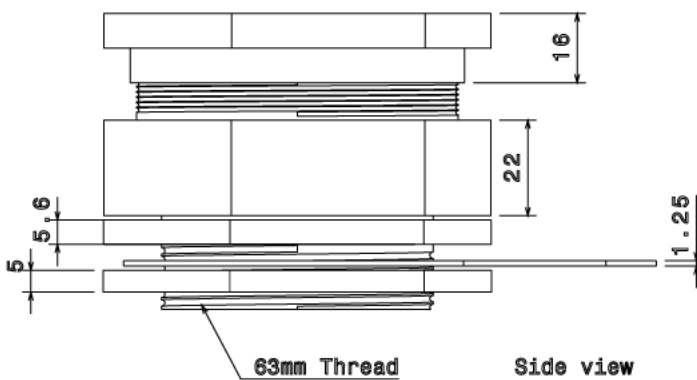

CW63 - CABLE GLAND KIT

| | |
|-------------------------|--|
| Description | CW63 - 63mm Cable Gland Kit |
| Finish | Self Colour |
| Material | Brass |
| Packaging | Supplied in individual kits |
| Additional Notes | Kit comprises of 1 Gland c/w Seal, 1 Shroud, 1 Tag and 1 Locknut CW Glands are designed for internal & external application |

Isometric view

Side view

Top view

All measurements in mm unless otherwise stated