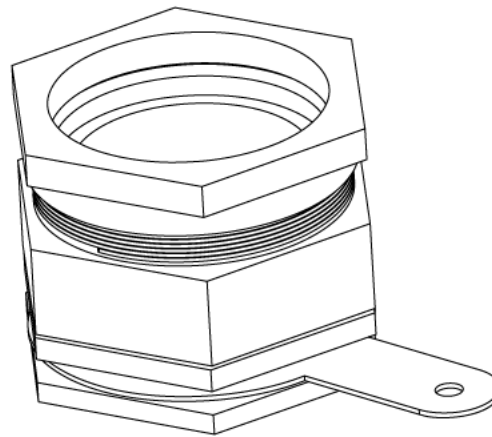

CW63 - CABLE GLAND KIT

| | |
|-------------------------|--|
| Description | CW63 - 63mm Cable Gland Kit |
| Finish | Self Colour |
| Material | Brass |
| Packaging | Supplied in individual kits |
| Additional Notes | Kit comprises of 1 Gland c/w Seal, 1 Shroud, 1 Tag and 1 Locknut CW Glands are designed for internal & external application |

Isometric view

Side view

Top view

All measurements in mm unless otherwise stated