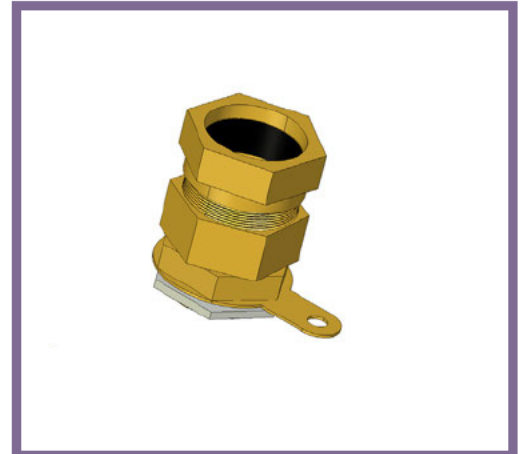

CW32 - CABLE GLAND KIT

Description	CW32 - 32mm Cable Gland Kit
Finish	Self Colour
Material	Brass
Packaging	Supplied in individual kits
Additional Notes	Kit comprises of 2 Glands c/w Seal, 2 Shrouds, 2 Tags and 2 Locknuts CW Glands are designed for internal & external application