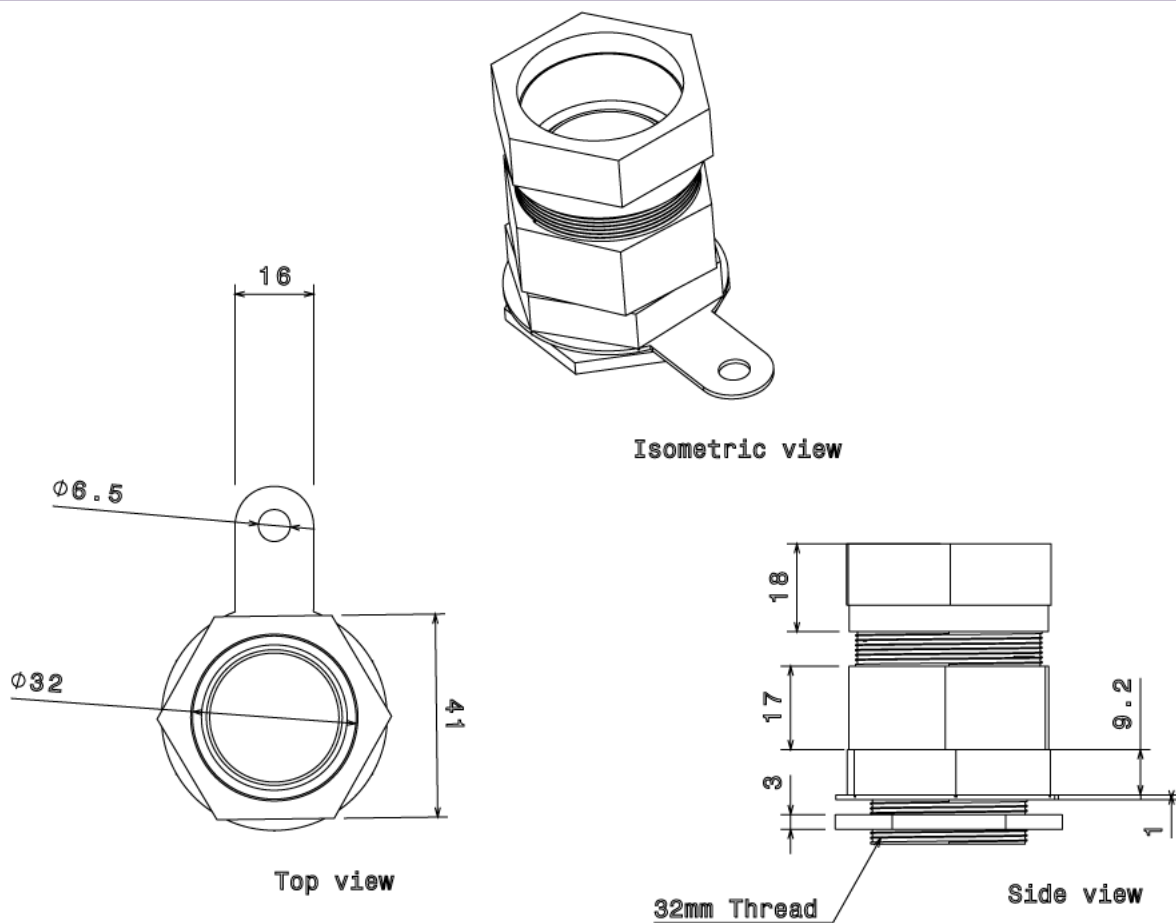

CW32 - CABLE GLAND KIT

Description	CW32 - 32mm Cable Gland Kit
Finish	Self Colour
Material	Brass
Packaging	Supplied in individual kits
Additional Notes	Kit comprises of 2 Glands c/w Seal, 2 Shrouds, 2 Tags and 2 Locknuts CW Glands are designed for internal & external application

All measurements in mm unless otherwise stated