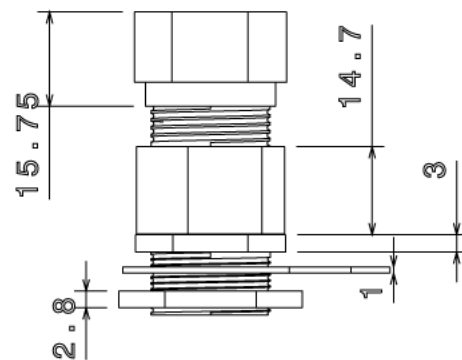

CW20S - CABLE GLAND KIT

Description	CW20S - 20mm Small Pattern Cable Gland Kit
Finish	Self Colour
Material	Brass
Packaging	Supplied in individual kits
Additional Notes	Kit comprises of 2 Glands c/w Seal, 2 Shrouds, 2 Tags and 2 Locknuts CW Glands are designed for internal & external application

Isometric view

Top view

Side view

All measurements in mm unless otherwise stated