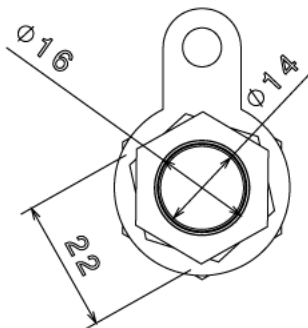

CW20S - CABLE GLAND KIT

Description	CW20S - 20mm Small Pattern Cable Gland Kit
Finish	Self Colour
Material	Brass
Packaging	Supplied in individual kits
Additional Notes	Kit comprises of 2 Glands c/w Seal, 2 Shrouds, 2 Tags and 2 Locknuts CW Glands are designed for internal & external application

Isometric view

Top view

Side view

All measurements in mm unless otherwise stated