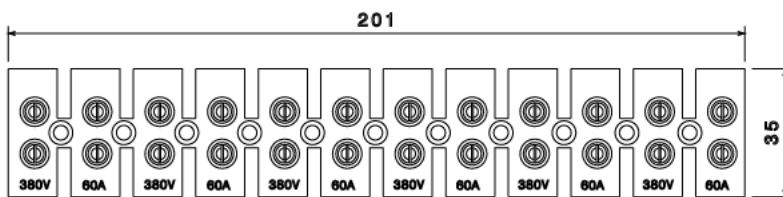

CS60A - 60 AMP CONNECTOR STRIP

Description	CS60A - 60 Amp 12 way Connector Strip
Finish	Natural
Material	Polyethylene
Packaging	Packed in qty 5
Additional Notes	12 way Terminal block c/w Brass Terminal and Screws Max temperature 80° C

Isometric view

Side view

Top view

Front view

All measurements in mm unless otherwise stated