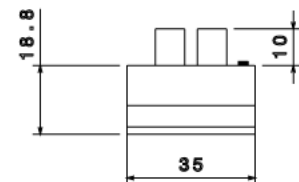

CS60A - 60 AMP CONNECTOR STRIP

Description	CS60A - 60 Amp 12 way Connector Strip
Finish	Natural
Material	Polyethylene
Packaging	Packed in qty 5
Additional Notes	12 way Terminal block c/w Brass Terminal and Screws Max temperature 80° C

Isometric view

Side view

Top view

Front view

All measurements in mm unless otherwise stated