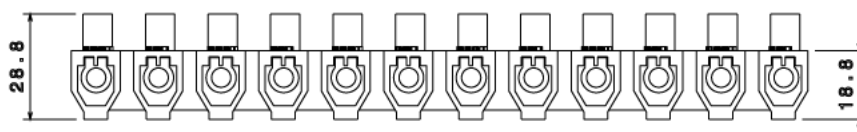

CS60A - 60 AMP CONNECTOR STRIP

Description	CS60A - 60 Amp 12 way Connector Strip
Finish	Natural
Material	Polyethylene
Packaging	Packed in qty 5
Additional Notes	12 way Terminal block c/w Brass Terminal and Screws Max temperature 80° C

Isometric view

Side view

Top view

Front view

All measurements in mm unless otherwise stated