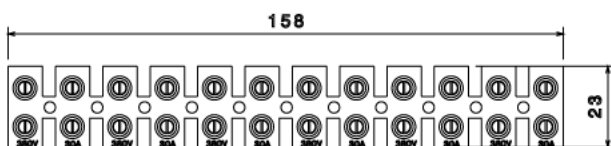

## CS30A - 30 AMP CONNECTOR STRIP

<b>Description</b>	CS30A - 30 Amp 12 way Connector Strip
<b>Finish</b>	Natural
<b>Material</b>	Polyethylene
<b>Packaging</b>	Packed in qty 10
<b>Additional Notes</b>	12 way Terminal block c/w Brass Terminal and Screws Max temperature 80° C

Isometric view

Side view

Top view

Front view

All measurements in mm unless otherwise stated