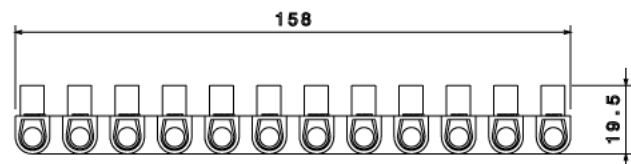

## CS30A - 30 AMP CONNECTOR STRIP

<b>Description</b>	CS30A - 30 Amp 12 way Connector Strip
<b>Finish</b>	Natural
<b>Material</b>	Polyethylene
<b>Packaging</b>	Packed in qty 10
<b>Additional Notes</b>	12 way Terminal block c/w Brass Terminal and Screws Max temperature 80° C

Isometric view

Side view

Top view

Front view

All measurements in mm unless otherwise stated