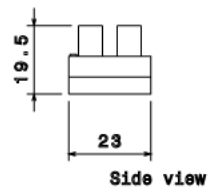

## CS30A - 30 AMP CONNECTOR STRIP

<b>Description</b>	CS30A - 30 Amp 12 way Connector Strip
<b>Finish</b>	Natural
<b>Material</b>	Polyethylene
<b>Packaging</b>	Packed in qty 10
<b>Additional Notes</b>	12 way Terminal block c/w Brass Terminal and Screws Max temperature 80° C

Isometric view

Side view

Top view

Front view

All measurements in mm unless otherwise stated