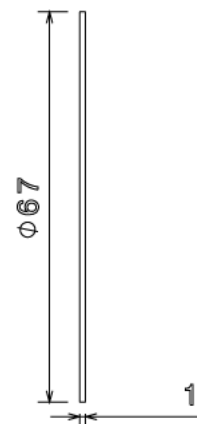

## CRG1 - CIRCULAR BOX GASKET

<b>Description</b>	CRG1 - Circular Rubber Gaskets
<b>Finish</b>	Black
<b>Material</b>	Black Rubber
<b>Packaging</b>	Packed in qty 100
<b>Additional Notes</b>	For use with 20 & 25mm Circular Conduit Boxes

Isometric view

Top view

Side view

All measurements in mm unless otherwise stated