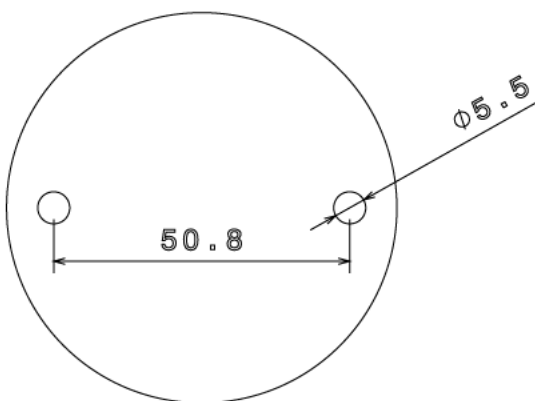

## CRG1 - CIRCULAR BOX GASKET

<b>Description</b>	CRG1 - Circular Rubber Gaskets
<b>Finish</b>	Black
<b>Material</b>	Black Rubber
<b>Packaging</b>	Packed in qty 100
<b>Additional Notes</b>	For use with 20 & 25mm Circular Conduit Boxes

Isometric view

Top view

Side view

All measurements in mm unless otherwise stated