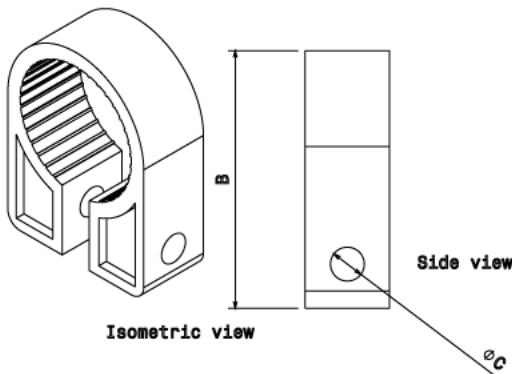

C6 - CABLE CLEAT

Description C6 - No 6 Cable Cleat - 15.2mm Max Outer Diameter

Finish Black

Material LDPE

Packaging Packed in qty 100

Additional Notes

Part No.	A	B	C
C4	15.0	29.0	6.00
C5	17.7	31.0	6.00
C6	20.0	32.7	6.00
C7	22.0	35.0	6.00
C8	24.8	37.0	7.20
C9	26.5	41.3	7.20
C10	29.5	42.0	7.20
C11	32.5	46.4	9.00
C12	36.5	52.0	9.00
C14	42.0	61.7	10.0
C16	48.0	64.0	10.0
C18	52.0	69.0	10.0
C20	54.0	72.0	10.0

SELECTOR CHART								
	1 Core	2 Core	3 Core	4 Core	7 Core	12 Core	19 Core	27 Core
Cable Type								
Conductor mm²								
1.5		C5	C5	C6	C6	C8	C9	C10
2.5		C6	C6	C6	C7	C9	C10	C12
4		C6	C7	C7	C7	C8	C11	
6		C7	C8	C8				
10		C8	C9	C9				
16		C9	C10	C11				
25		C10	C11	C12				
35		C12	C11	C12				
50	C7	C11	C12	C14				
70	C8	C12	C14	C16				
95	C9	C14	C16	C18				
120	C10	C16	C16	C20				