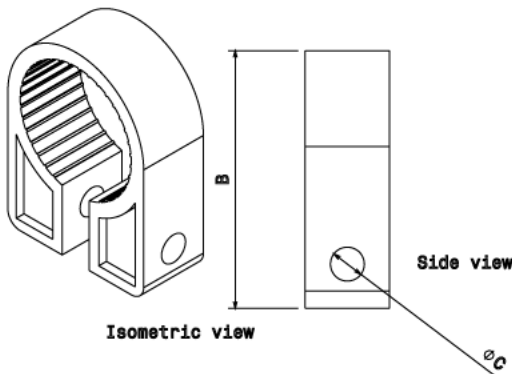

C5 - CABLE CLEAT

Description C5 - No 5 Cable Cleat - 12.7mm Max Outer Diameter

Finish Black

Material LDPE

Packaging Packed in qty 100

Additional Notes

Part No.	A	B	C
C4	15.0	29.0	6.00
C5	17.7	31.0	6.00
C6	20.0	32.7	6.00
C7	22.0	35.0	6.00
C8	24.8	37.0	7.20
C9	26.5	41.3	7.20
C10	29.5	42.0	7.20
C11	32.5	46.4	9.00
C12	36.5	52.0	9.00
C14	42.0	61.7	10.0
C16	48.0	64.0	10.0
C18	52.0	69.0	10.0
C20	54.0	72.0	10.0

SELECTOR CHART								
	1 Core	2 Core	3 Core	4 Core	7 Core	12 Core	19 Core	27 Core
Cable Type								
Conductor mm²								
1.5		C5	C5	C6	C6	C8	C9	C10
2.5		C6	C6	C6	C7	C9	C10	C12
4		C6	C7	C7	C7	C8	C11	
6		C7	C8	C8				
10		C8	C9	C9				
16		C9	C10	C11				
25		C10	C11	C12				
35		C12	C11	C12				
50	C7	C11	C12	C14				
70	C8	C12	C14	C16				
95	C9	C14	C16	C18				
120	C10	C16	C16	C20				