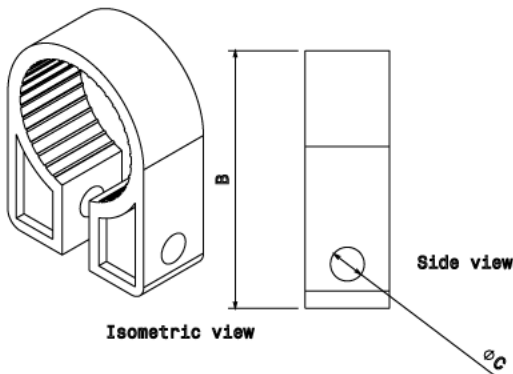

## C16 - CABLE CLEAT

**Description** C16 - No 16 Cable Cleat 40.6mm Max Outer Diameter

**Finish** Black

**Material** LDPE

**Packaging** Packed in qty 50

**Additional Notes**

Part No.	A	B	C
C4	15.0	29.0	6.00
C5	17.7	31.0	6.00
C6	20.0	32.7	6.00
C7	22.0	35.0	6.00
C8	24.8	37.0	7.20
C9	26.5	41.3	7.20
C10	29.5	42.0	7.20
C11	32.5	46.4	9.00
C12	36.5	52.0	9.00
C14	42.0	61.7	10.0
C16	48.0	64.0	10.0
C18	52.0	69.0	10.0
C20	54.0	72.0	10.0

SELECTOR CHART								
	1 Core	2 Core	3 Core	4 Core	7 Core	12 Core	19 Core	27 Core
<b>Cable Type</b>								
<b>Conductor mm<sup>2</sup></b>								
1.5		C5	C5	C6	C6	C8	C9	C10
2.5		C6	C6	C6	C7	C9	C10	C12
4		C6	C7	C7	C7	C8	C11	
6		C7	C8	C8				
10		C8	C9	C9				
16		C9	C10	C11				
25		C10	C11	C12				
35		C12	C11	C12				
50	C7	C11	C12	C14				
70	C8	C12	C14	C16				
95	C9	C14	C16	C18				
120	C10	C16	C16	C20				