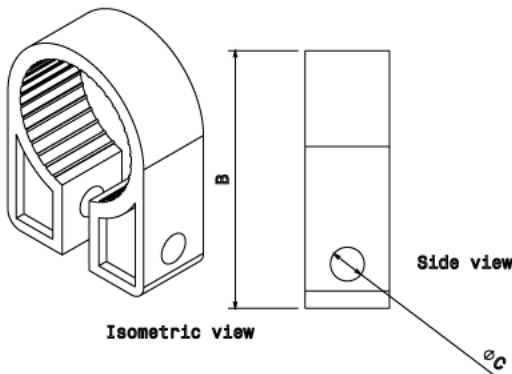

C11 - CABLE CLEAT

Description C11 - No 11 Cable Cleat 27.7mm Max Outer Diameter

Finish Black

Material LDPE

Packaging Packed in qty 50

Additional Notes

Part No.	A	B	C
C4	15.0	29.0	6.00
C5	17.7	31.0	6.00
C6	20.0	32.7	6.00
C7	22.0	35.0	6.00
C8	24.8	37.0	7.20
C9	26.5	41.3	7.20
C10	29.5	42.0	7.20
C11	32.5	46.4	9.00
C12	36.5	52.0	9.00
C14	42.0	61.7	10.0
C16	48.0	64.0	10.0
C18	52.0	69.0	10.0
C20	54.0	72.0	10.0

SELECTOR CHART								
	1 Core	2 Core	3 Core	4 Core	7 Core	12 Core	19 Core	27 Core
Cable Type								
Conductor mm²								
1.5		C5	C5	C6	C6	C8	C9	C10
2.5		C6	C6	C6	C7	C9	C10	C12
4		C6	C7	C7	C7	C8	C11	
6		C7	C8	C8				
10		C8	C9	C9				
16		C9	C10	C11				
25		C10	C11	C12				
35		C12	C11	C12				
50	C7	C11	C12	C14				
70	C8	C12	C14	C16				
95	C9	C14	C16	C18				
120	C10	C16	C16	C20				