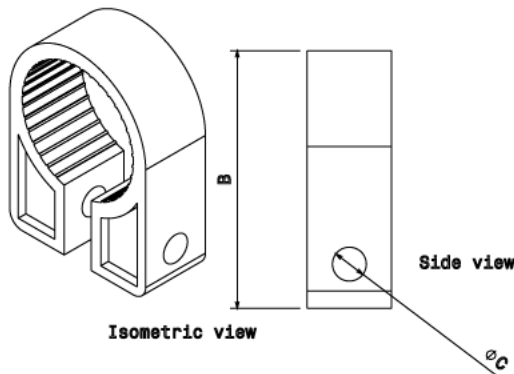

C10 - CABLE CLEAT

Description C10 - No 10 Cable Cleat 25.4mm Max Outer Diameter

Finish Black

Material LDPE

Packaging Packed in qty 100

Additional Notes

Part No.	A	B	C
C4	15.0	29.0	6.00
C5	17.7	31.0	6.00
C6	20.0	32.7	6.00
C7	22.0	35.0	6.00
C8	24.8	37.0	7.20
C9	26.5	41.3	7.20
C10	29.5	42.0	7.20
C11	32.5	46.4	9.00
C12	36.5	52.0	9.00
C14	42.0	61.7	10.0
C16	48.0	64.0	10.0
C18	52.0	69.0	10.0
C20	54.0	72.0	10.0

SELECTOR CHART								
	1 Core	2 Core	3 Core	4 Core	7 Core	12 Core	19 Core	27 Core
Cable Type								
Conductor mm²								
1.5		C5	C5	C6	C6	C8	C9	C10
2.5		C6	C6	C6	C7	C9	C10	C12
4		C6	C7	C7	C7	C8	C11	
6		C7	C8	C8				
10		C8	C9	C9				
16		C9	C10	C11				
25		C10	C11	C12				
35		C12	C11	C12				
50	C7	C11	C12	C14				
70	C8	C12	C14	C16				
95	C9	C14	C16	C18				
120	C10	C16	C16	C20				