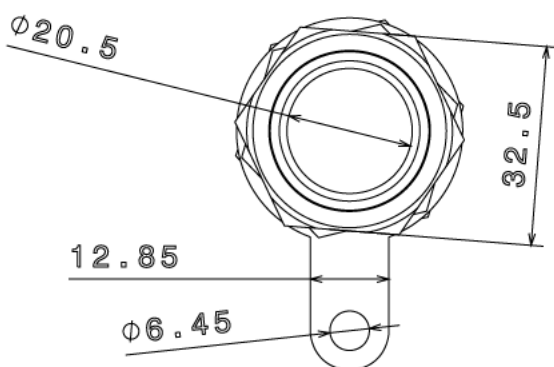

BW25 - CABLE GLAND KIT

Description	BW25 - 25mm Cable Gland Kit
Finish	Self Colour
Material	Brass
Packaging	Packed in qty 1
Additional Notes	BW Glands are designed for internal application Kit comprises of 2 Glands, 2 Shrouds, 2 Tags and 2 Locknuts

Isometric view

Top view

Side view

All measurements in mm unless otherwise stated