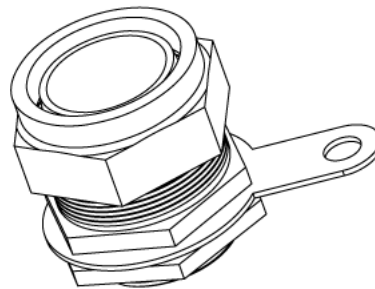

BW25 - CABLE GLAND KIT

Description	BW25 - 25mm Cable Gland Kit
Finish	Self Colour
Material	Brass
Packaging	Packed in qty 1
Additional Notes	BW Glands are designed for internal application Kit comprises of 2 Glands, 2 Shrouds, 2 Tags and 2 Locknuts

Isometric view

Top view

Side view

All measurements in mm unless otherwise stated