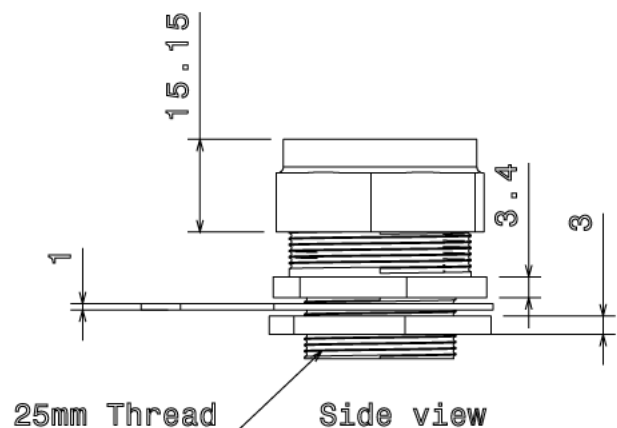

BW25 - CABLE GLAND KIT

Description	BW25 - 25mm Cable Gland Kit
Finish	Self Colour
Material	Brass
Packaging	Packed in qty 1
Additional Notes	BW Glands are designed for internal application Kit comprises of 2 Glands, 2 Shrouds, 2 Tags and 2 Locknuts

Isometric view

Top view

Side view

All measurements in mm unless otherwise stated