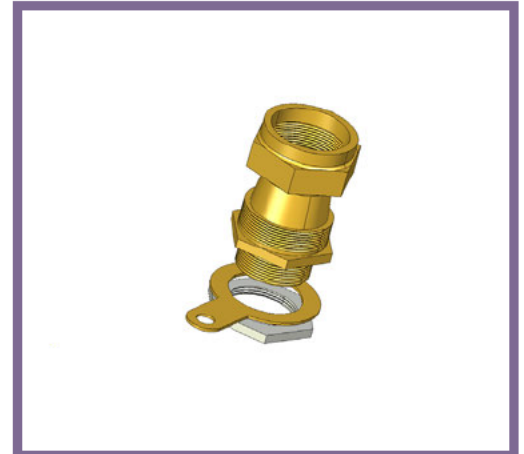

BW25 - CABLE GLAND KIT

Description	BW25 - 25mm Cable Gland Kit
Finish	Self Colour
Material	Brass
Packaging	Packed in qty 1
Additional Notes	BW Glands are designed for internal application Kit comprises of 2 Glands, 2 Shrouds, 2 Tags and 2 Locknuts

Isometric view

Top view

Side view

All measurements in mm unless otherwise stated