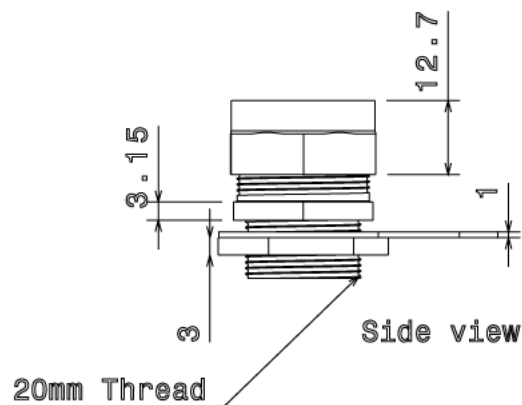

BW20 - CABLE GLAND KIT

Description	BW20 - 20mm Cable Gland Kit
Finish	Self Colour
Material	Brass
Packaging	Packed in qty 1
Additional Notes	BW Glands are designed for internal application Kit comprises of 2 Glands, 2 Shrouds, 2 Tags and 2 Locknuts

Isometric view

All measurements in mm unless otherwise stated