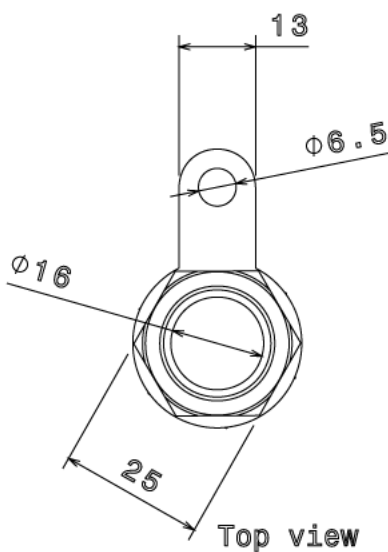

BW20 - CABLE GLAND KIT

Description	BW20 - 20mm Cable Gland Kit
Finish	Self Colour
Material	Brass
Packaging	Packed in qty 1
Additional Notes	BW Glands are designed for internal application Kit comprises of 2 Glands, 2 Shrouds, 2 Tags and 2 Locknuts

Isometric view

All measurements in mm unless otherwise stated