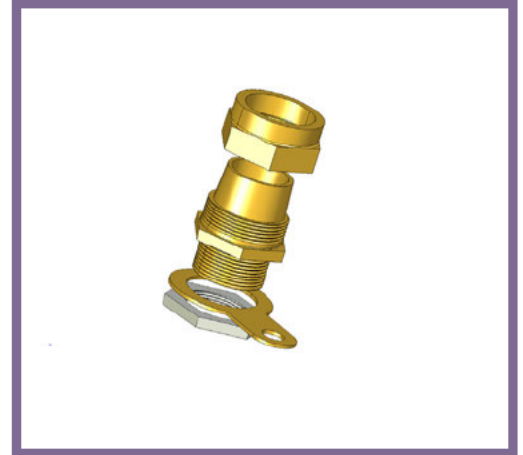

BW20 - CABLE GLAND KIT

Description	BW20 - 20mm Cable Gland Kit
Finish	Self Colour
Material	Brass
Packaging	Packed in qty 1
Additional Notes	BW Glands are designed for internal application Kit comprises of 2 Glands, 2 Shrouds, 2 Tags and 2 Locknuts

Isometric view

All measurements in mm unless otherwise stated