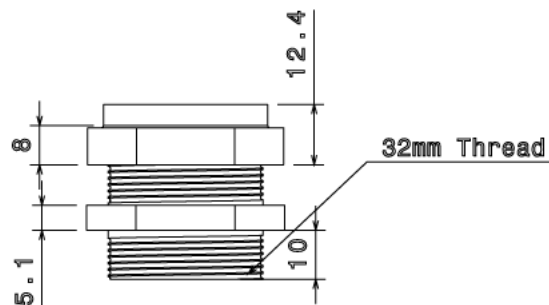

BTG3 - BRASS TRS STUFFING GLAND

Description	BTG3 - 32mm Brass TRS Gland
Finish	Self Colour
Material	Brass
Packaging	Packed in qty 10
Additional Notes	Comprises of two part Gland Body c/w Internal Rubber Seal

Isometric view

Top view

Side view

Bottom view

All measurements in mm unless otherwise stated