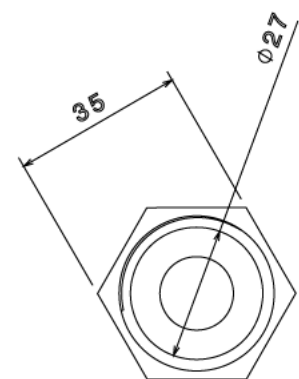

BTG3 - BRASS TRS STUFFING GLAND

Description	BTG3 - 32mm Brass TRS Gland
Finish	Self Colour
Material	Brass
Packaging	Packed in qty 10
Additional Notes	Comprises of two part Gland Body c/w Internal Rubber Seal

Isometric view

Top view

Side view

Bottom view

All measurements in mm unless otherwise stated