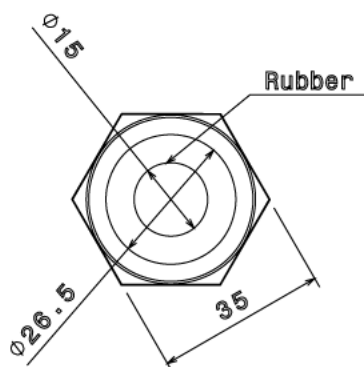

BTG3 - BRASS TRS STUFFING GLAND

Description	BTG3 - 32mm Brass TRS Gland
Finish	Self Colour
Material	Brass
Packaging	Packed in qty 10
Additional Notes	Comprises of two part Gland Body c/w Internal Rubber Seal

Isometric view

Top view

Side view

Bottom view

All measurements in mm unless otherwise stated