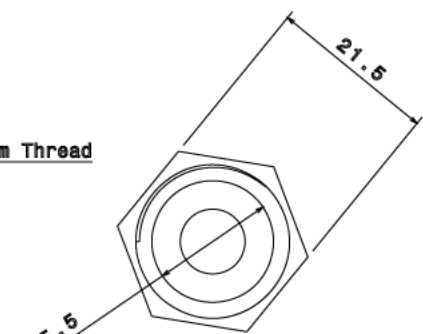

BTG1 - BRASS TRS STUFFING GLAND

Description	BTG1 - 20mm Brass TRS Gland
Finish	Self Colour
Material	Brass
Packaging	Packed in qty 100
Additional Notes	Comprises of two part Gland Body c/w Internal Rubber Seal

Isometric view

Top view

Side view

Bottom view

All measurements in mm unless otherwise stated