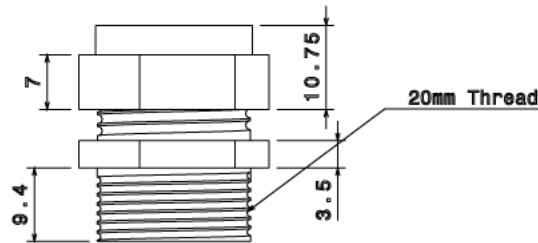

BTG1 - BRASS TRS STUFFING GLAND

Description	BTG1 - 20mm Brass TRS Gland
Finish	Self Colour
Material	Brass
Packaging	Packed in qty 100
Additional Notes	Comprises of two part Gland Body c/w Internal Rubber Seal

Isometric view

Top view

Side view

Bottom view

All measurements in mm unless otherwise stated