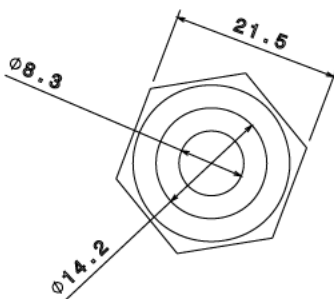

BTG1 - BRASS TRS STUFFING GLAND

Description	BTG1 - 20mm Brass TRS Gland
Finish	Self Colour
Material	Brass
Packaging	Packed in qty 100
Additional Notes	Comprises of two part Gland Body c/w Internal Rubber Seal

Isometric view

Top view

Side view

Bottom view

All measurements in mm unless otherwise stated