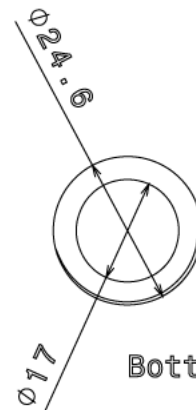

BSP2 - BRASS SLOTTED PLUG

Description BSP2 - 25mm Brass Slotted Plug

Finish Self Colour

Material Brass

Packaging Packed in qty 100

Additional Notes

Isometric view

Top view

Side view

Bottom view

All measurements in mm unless otherwise stated