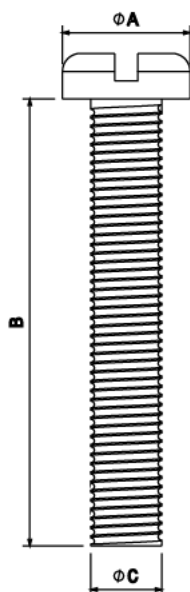

## BM6 - M4 X 6MM BRASS PAN HEAD SCREW

**Description** BM6 Box Lid Screw - M4 Brass Pan Head Screws 6mm Length

**Finish** Self Colour

**Material** Brass

**Packaging** Packed in qty 100

**Additional Notes** For use with Metal and PVC Conduit Boxes

Isometric view

Side view

Code	A	B	C
BM6	7MM	6MM	4MM
BM10	7MM	10MM	4MM
BM12	7MM	12MM	4MM
BM16	7MM	16MM	4MM
BM20	7MM	20MM	4MM
BM25	7MM	25MM	4MM
BM30	7MM	30MM	4MM
BM35	7MM	35MM	4MM
BM40	7MM	40MM	4MM
BM50	7MM	50MM	4MM

All measurements in mm unless otherwise stated