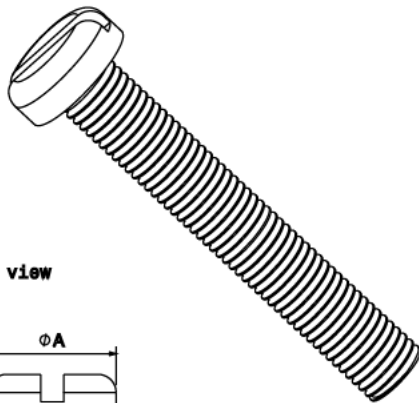

## BM6 - M4 X 6MM BRASS PAN HEAD SCREW

**Description** BM6 Box Lid Screw - M4 Brass Pan Head Screws 6mm Length

**Finish** Self Colour

**Material** Brass

**Packaging** Packed in qty 100

**Additional Notes** For use with Metal and PVC Conduit Boxes

Isometric view

Side view

Code	A	B	C
BM6	7MM	6MM	4MM
BM10	7MM	10MM	4MM
BM12	7MM	12MM	4MM
BM16	7MM	16MM	4MM
BM20	7MM	20MM	4MM
BM25	7MM	25MM	4MM
BM30	7MM	30MM	4MM
BM35	7MM	35MM	4MM
BM40	7MM	40MM	4MM
BM50	7MM	50MM	4MM

All measurements in mm unless otherwise stated