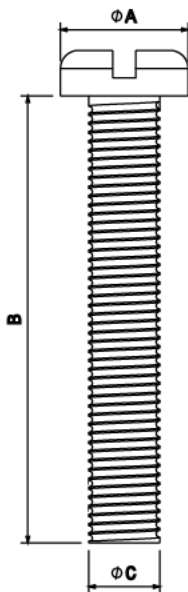

BM40 - M4 X 40MM BRASS PAN HEAD SCREW

Description	BM40 Box Lid Screw - M4 Brass Pan Head Screws 40mm Length
Finish	Self Colour
Material	Brass
Packaging	Packed in qty 100
Additional Notes	For use with Metal and PVC Conduit Boxes

Isometric view

Side view

Code	A	B	C
BM6	7MM	6MM	4MM
BM10	7MM	10MM	4MM
BM12	7MM	12MM	4MM
BM16	7MM	16MM	4MM
BM20	7MM	20MM	4MM
BM25	7MM	25MM	4MM
BM30	7MM	30MM	4MM
BM35	7MM	35MM	4MM
BM40	7MM	40MM	4MM
BM50	7MM	50MM	4MM

All measurements in mm unless otherwise stated