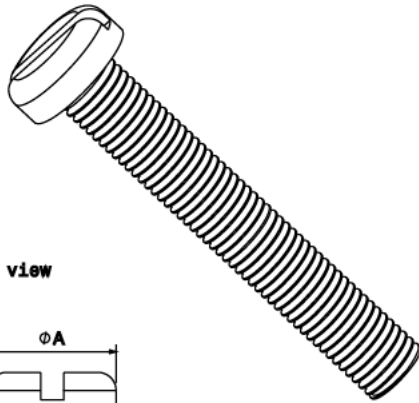

BM40 - M4 X 40MM BRASS PAN HEAD SCREW

Description	BM40 Box Lid Screw - M4 Brass Pan Head Screws 40mm Length
Finish	Self Colour
Material	Brass
Packaging	Packed in qty 100
Additional Notes	For use with Metal and PVC Conduit Boxes

Isometric view

Side view

Code	A	B	C
BM6	7MM	6MM	4MM
BM10	7MM	10MM	4MM
BM12	7MM	12MM	4MM
BM16	7MM	16MM	4MM
BM20	7MM	20MM	4MM
BM25	7MM	25MM	4MM
BM30	7MM	30MM	4MM
BM35	7MM	35MM	4MM
BM40	7MM	40MM	4MM
BM50	7MM	50MM	4MM

All measurements in mm unless otherwise stated