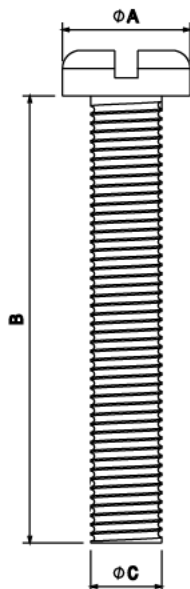

BM25 - M4 X 25MM BRASS PAN HEAD SCREW

Description	BM25 Box Lid Screw - M4 Brass Pan Head Screws 25mm Length
Finish	Self Colour
Material	Brass
Packaging	Packed in qty 100
Additional Notes	For use with Metal and PVC Conduit Boxes

Isometric view

Side view

Code	A	B	C
BM6	7MM	6MM	4MM
BM10	7MM	10MM	4MM
BM12	7MM	12MM	4MM
BM16	7MM	16MM	4MM
BM20	7MM	20MM	4MM
BM25	7MM	25MM	4MM
BM30	7MM	30MM	4MM
BM35	7MM	35MM	4MM
BM40	7MM	40MM	4MM
BM50	7MM	50MM	4MM

All measurements in mm unless otherwise stated