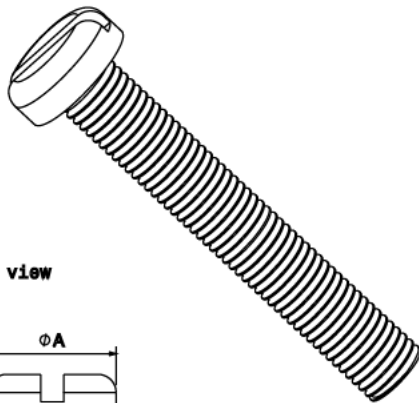

BM25 - M4 X 25MM BRASS PAN HEAD SCREW

Description	BM25 Box Lid Screw - M4 Brass Pan Head Screws 25mm Length
Finish	Self Colour
Material	Brass
Packaging	Packed in qty 100
Additional Notes	For use with Metal and PVC Conduit Boxes

Isometric view

Side view

Code	A	B	C
BM6	7MM	6MM	4MM
BM10	7MM	10MM	4MM
BM12	7MM	12MM	4MM
BM16	7MM	16MM	4MM
BM20	7MM	20MM	4MM
BM25	7MM	25MM	4MM
BM30	7MM	30MM	4MM
BM35	7MM	35MM	4MM
BM40	7MM	40MM	4MM
BM50	7MM	50MM	4MM

All measurements in mm unless otherwise stated