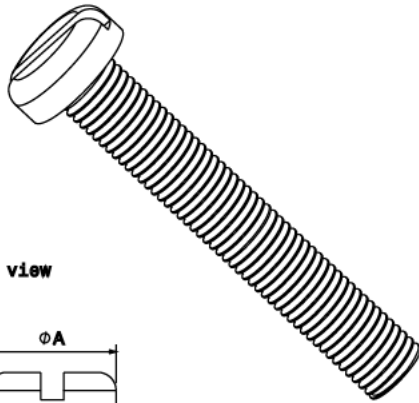

BM16 - M4 X 16MM BRASS PAN HEAD SCREW

Description	BM16 Box Lid Screw - M4 Brass Pan Head Screws 16mm Length
Finish	Self Colour
Material	Brass
Packaging	Packed in qty 100
Additional Notes	For use with Metal and PVC Conduit Boxes

Isometric view

Side view

Code	A	B	C
BM6	7MM	6MM	4MM
BM10	7MM	10MM	4MM
BM12	7MM	12MM	4MM
BM16	7MM	16MM	4MM
BM20	7MM	20MM	4MM
BM25	7MM	25MM	4MM
BM30	7MM	30MM	4MM
BM35	7MM	35MM	4MM
BM40	7MM	40MM	4MM
BM50	7MM	50MM	4MM

All measurements in mm unless otherwise stated