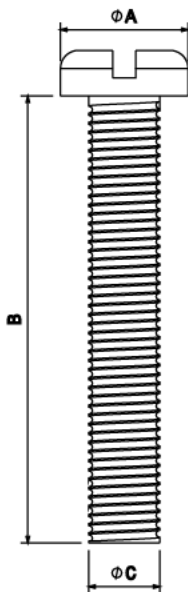

BM16 - M4 X 16MM BRASS PAN HEAD SCREW

Description	BM16 Box Lid Screw - M4 Brass Pan Head Screws 16mm Length
Finish	Self Colour
Material	Brass
Packaging	Packed in qty 100
Additional Notes	For use with Metal and PVC Conduit Boxes

Isometric view

Side view

Code	A	B	C
BM6	7MM	6MM	4MM
BM10	7MM	10MM	4MM
BM12	7MM	12MM	4MM
BM16	7MM	16MM	4MM
BM20	7MM	20MM	4MM
BM25	7MM	25MM	4MM
BM30	7MM	30MM	4MM
BM35	7MM	35MM	4MM
BM40	7MM	40MM	4MM
BM50	7MM	50MM	4MM

All measurements in mm unless otherwise stated