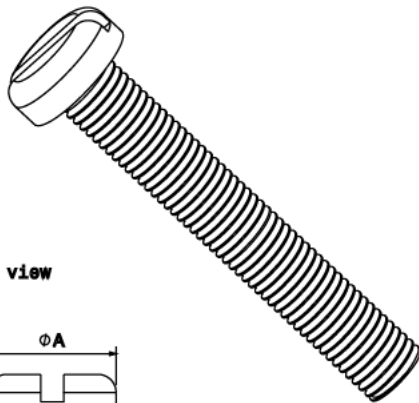

## BM12 - M4 X 12MM BRASS PAN HEAD SCREW

<b>Description</b>	BM12 Box Lid Screw - M4 Brass Pan Head Screws 12mm Length
<b>Finish</b>	Self Colour
<b>Material</b>	Brass
<b>Packaging</b>	Packed in qty 100
<b>Additional Notes</b>	For use with Metal and PVC Conduit Boxes

Isometric view

Side view

Code	A	B	C
BM6	7MM	6MM	4MM
BM10	7MM	10MM	4MM
BM12	7MM	12MM	4MM
BM16	7MM	16MM	4MM
BM20	7MM	20MM	4MM
BM25	7MM	25MM	4MM
BM30	7MM	30MM	4MM
BM35	7MM	35MM	4MM
BM40	7MM	40MM	4MM
BM50	7MM	50MM	4MM

All measurements in mm unless otherwise stated