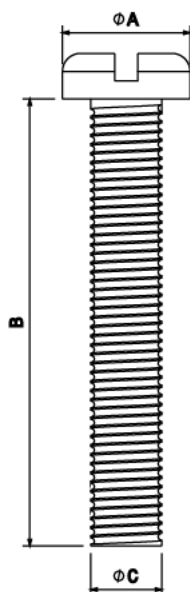

## BM12 - M4 X 12MM BRASS PAN HEAD SCREW

<b>Description</b>	BM12 Box Lid Screw - M4 Brass Pan Head Screws 12mm Length
<b>Finish</b>	Self Colour
<b>Material</b>	Brass
<b>Packaging</b>	Packed in qty 100
<b>Additional Notes</b>	For use with Metal and PVC Conduit Boxes

Isometric view

Side view

Code	A	B	C
BM6	7MM	6MM	4MM
BM10	7MM	10MM	4MM
BM12	7MM	12MM	4MM
BM16	7MM	16MM	4MM
BM20	7MM	20MM	4MM
BM25	7MM	25MM	4MM
BM30	7MM	30MM	4MM
BM35	7MM	35MM	4MM
BM40	7MM	40MM	4MM
BM50	7MM	50MM	4MM

All measurements in mm unless otherwise stated